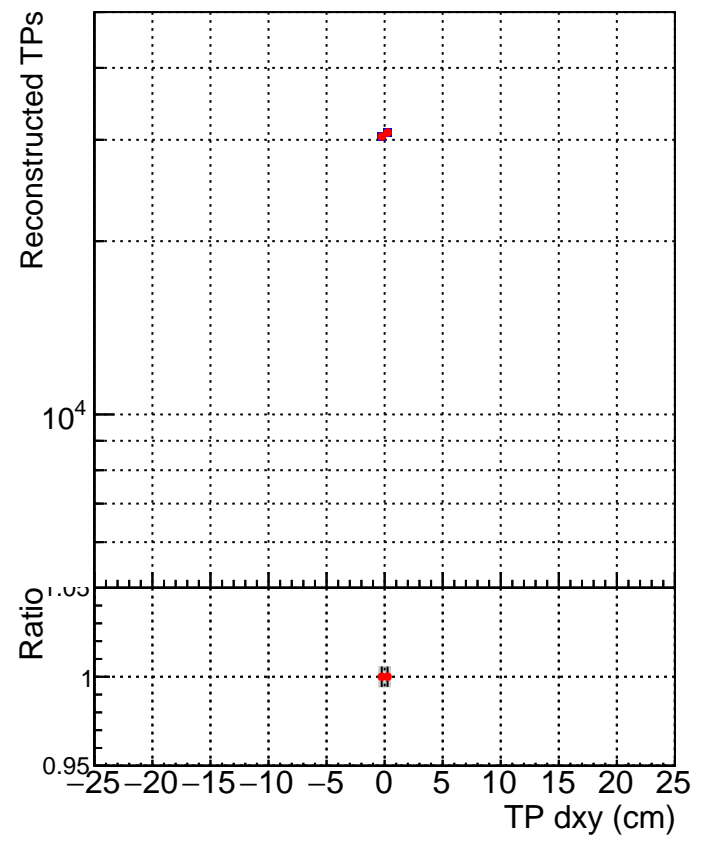

N of simulated tracks vs dxy

N of associated tracks (simToReco) vs dxy

N of simulated track

- SoftQCD_default
- SoftQCD_ckfPixelLessStep