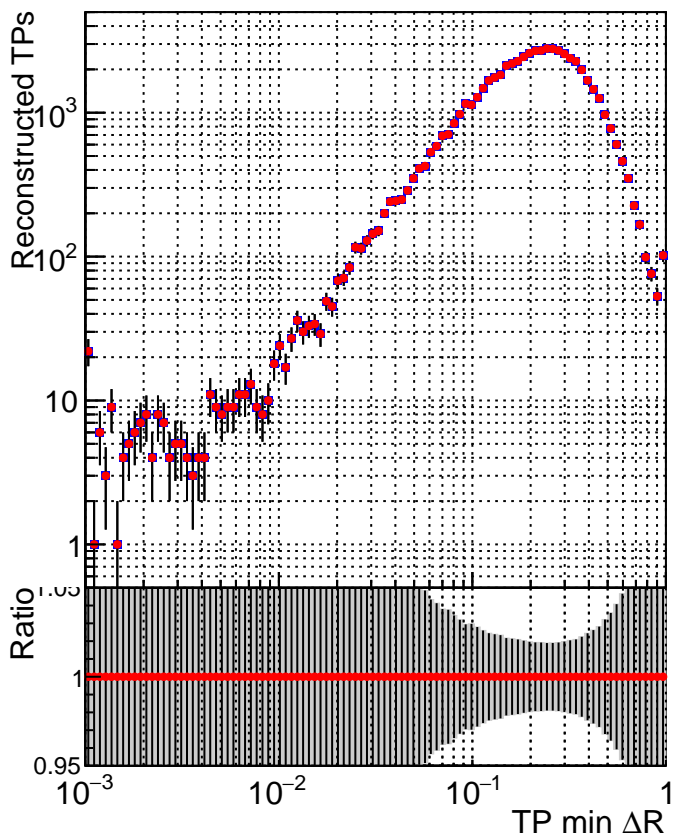

N of simulated tracks vs dR

N of associated tracks (simToReco) vs dR

N of simulated trac

- SoftQCD\_default
- SoftQCD\_ckfPixelLessStep