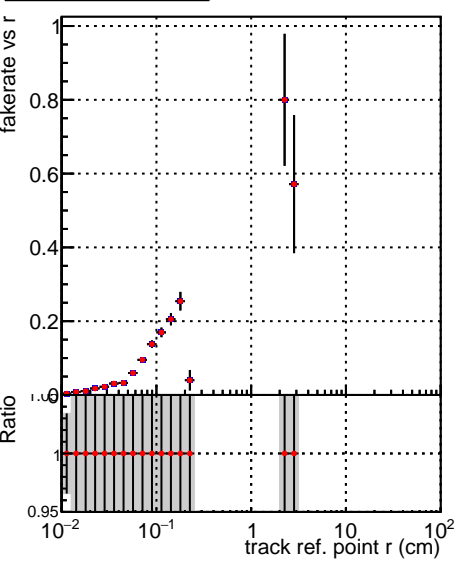

**Fake rate vs vertpos****Duplicates Rate vs vertpos****Pileup rate vs vertpos**
**Fake rate vs v**  
 —●— SoftQCD\_default  
 —◆— SoftQCD\_ckfPixelLessStep
**Fake rate vs. sim PV z****Duplicates Rate vs sim PV z****Pileup rate vs. sim PV z**