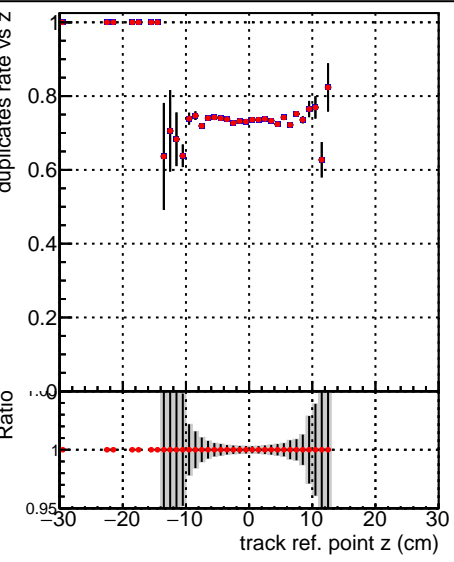

**Fake rate vs vertpos****Duplicates Rate vs vertpos****Pileup rate vs vertpos**
**Fake rate vs v**  
 —●— SoftQCD\_default  
 —◆— SoftQCD\_ckfPixelLessStep
**Fake rate vs. sim PV z****Duplicates Rate vs sim PV z****Pileup rate vs. sim PV z**