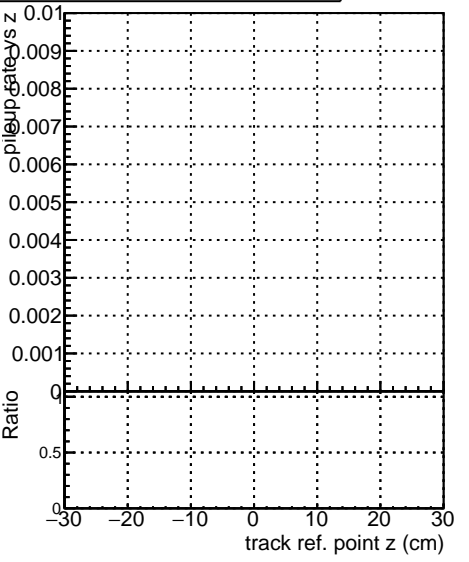

**Fake rate vs vertpos****Duplicates Rate vs vertpos****Pileup rate vs vertpos**
**Fake rate vs v**  
 —●— SoftQCD\_default  
 —◆— SoftQCD\_ckfPixelLessStep
**Fake rate vs. sim PV z****Duplicates Rate vs sim PV z****Pileup rate vs. sim PV z**