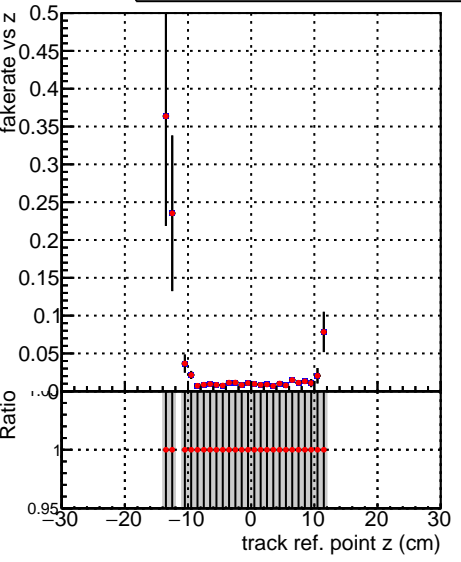

**Fake rate vs vertpos****Duplicates Rate vs vertpos****Pileup rate vs vertpos**
**Fake rate vs v**  
 —●— SoftQCD\_default  
 —◆— SoftQCD\_ckfPixelLessStep
**Fake rate vs. sim PV z****Duplicates Rate vs sim PV z****Pileup rate vs. sim PV z**