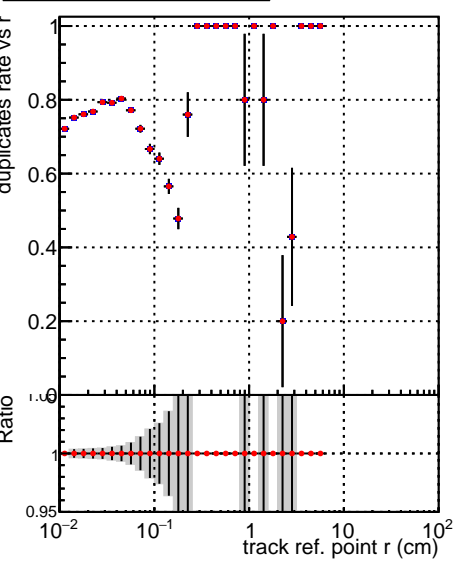

**Fake rate vs vertpos****Duplicates Rate vs vertpos****Pileup rate vs vertpos**
**Fake rate vs v**  
 —●— SoftQCD\_default  
 —◆— SoftQCD\_ckfPixelLessStep
**Fake rate vs. sim PV z****Duplicates Rate vs sim PV z****Pileup rate vs. sim PV z**