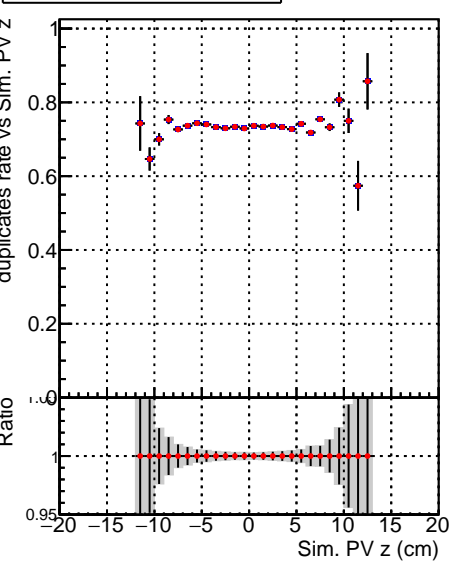

**Fake rate vs vertpos****Duplicates Rate vs vertpos****Pileup rate vs vertpos**
**Fake rate vs v**  
 —●— SoftQCD\_default  
 —◆— SoftQCD\_ckfPixelLessStep
**Fake rate vs. sim PV z****Duplicates Rate vs sim PV z****Pileup rate vs. sim PV z**