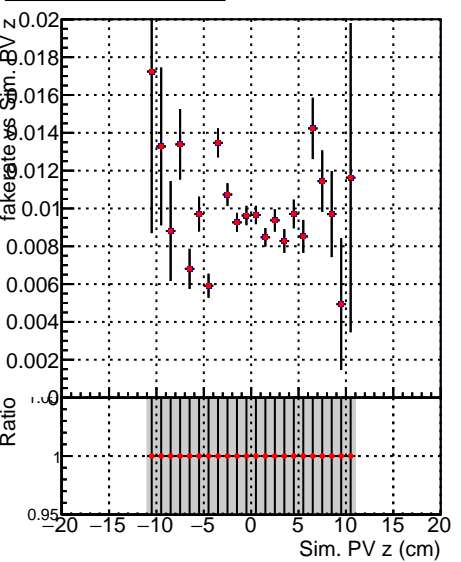

**Fake rate vs vertpos****Duplicates Rate vs vertpos****Pileup rate vs vertpos**
**Fake rate vs v**  
 —●— SoftQCD\_default  
 —◆— SoftQCD\_ckfPixelLessStep
**Fake rate vs. sim PV z****Duplicates Rate vs sim PV z****Pileup rate vs. sim PV z**