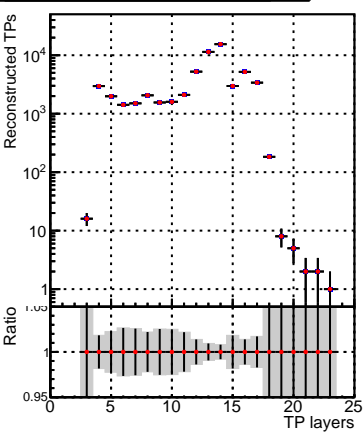

**N of simulated tracks vs hit****N of associated tracks (simToReco) vs hit****N of sim****N of associated tracks (simToReco) vs pixel layer****N of simulated tracks vs pixel layer****N of associated tracks (simToReco) vs pixel layer****N of simulated tracks vs 3D layer****N of associated tracks (simToReco) vs 3D layer**

■ SoftQCD\_default  
— SoftQCD\_ckfPixelLessStep