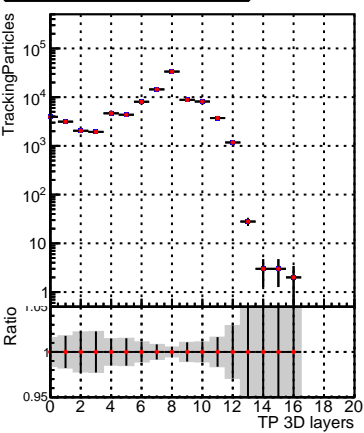

**N of simulated tracks vs hit****N of associated tracks (simToReco) vs hit****N of sim****N of associated tracks (simToReco) vs pixel layer****N of simulated tracks vs pixel layer****N of associated tracks (simToReco) vs pixel layer****N of simulated tracks vs 3D layer****N of associated tracks (simToReco) vs 3D layer**

■ SoftQCD\_default  
— SoftQCD\_ckfPixelLessStep