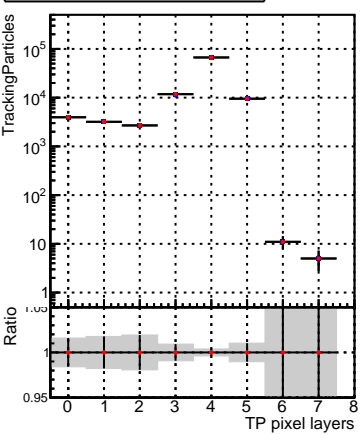

**N of simulated tracks vs hit****N of associated tracks (simToReco) vs hit****N of sim****N of associated tracks (simToReco) vs pixel layer****N of simulated tracks vs pixel layer****N of associated tracks (simToReco) vs pixel layer****N of simulated tracks vs 3D layer****N of associated tracks (simToReco) vs 3D layer**

■ SoftQCD\_default  
— SoftQCD\_ckfPixelLessStep