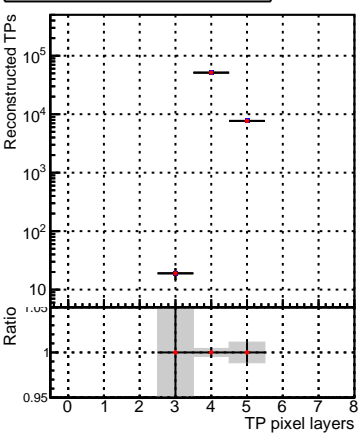

**N of simulated tracks vs hit****N of associated tracks (simToReco) vs hit****N of sim****N of associated tracks (simToReco) vs pixel layer****N of simulated tracks vs pixel layer****N of associated tracks (simToReco) vs pixel layer****N of simulated tracks vs 3D layer****N of associated tracks (simToReco) vs 3D layer**

■ SoftQCD\_default  
— SoftQCD\_ckfPixelLessStep