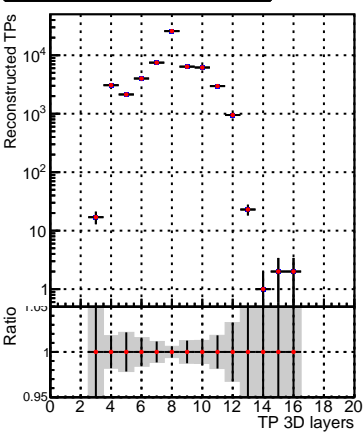

**N of simulated tracks vs hit****N of associated tracks (simToReco) vs hit****N of sim****N of associated tracks (simToReco) vs pixel layer****N of simulated tracks vs pixel layer****N of associated tracks (simToReco) vs pixel layer****N of simulated tracks vs 3D layer****N of associated tracks (simToReco) vs 3D layer**

■ SoftQCD\_default  
— SoftQCD\_ckfPixelLessStep