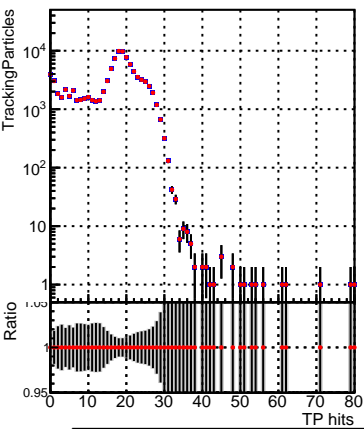

**N of simulated tracks vs hit****N of associated tracks (simToReco) vs hit****N of sim****N of associated tracks (simToReco) vs pixel layer****N of simulated tracks vs pixel layer****N of associated tracks (simToReco) vs pixel layer****N of simulated tracks vs 3D layer****N of associated tracks (simToReco) vs 3D layer**

■ SoftQCD\_default  
— SoftQCD\_ckfPixelLessStep