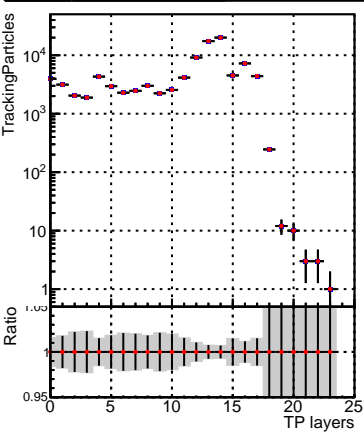

**N of simulated tracks vs hit****N of associated tracks (simToReco) vs hit****N of sim****N of associated tracks (simToReco) vs pixel layer****N of simulated tracks vs pixel layer****N of associated tracks (simToReco) vs pixel layer****N of simulated tracks vs 3D layer****N of associated tracks (simToReco) vs 3D layer**

■ SoftQCD\_default  
— SoftQCD\_ckfPixelLessStep