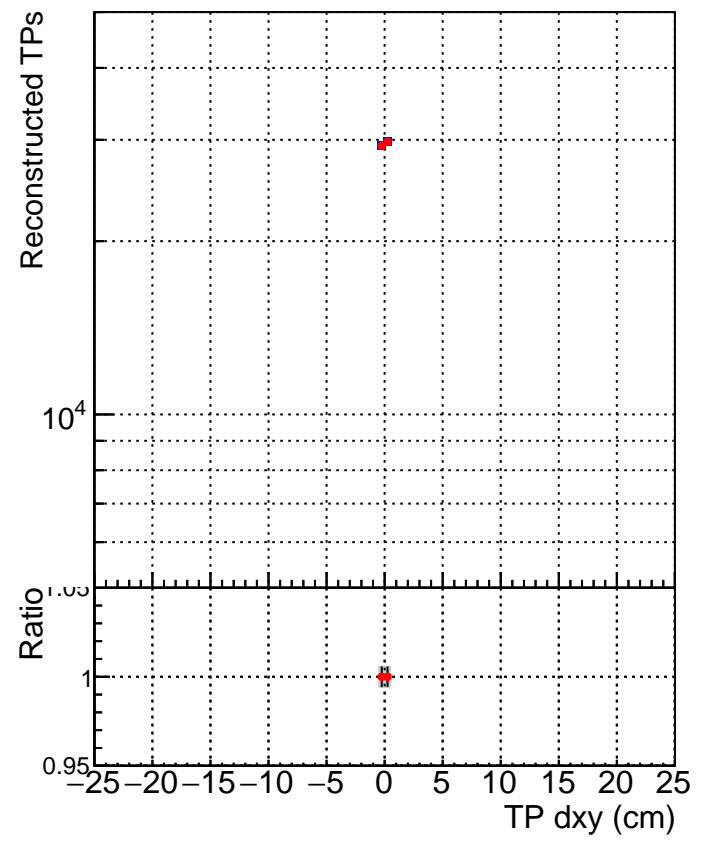

**N of simulated tracks vs dxy**

**N of associated tracks (simToReco) vs dxy**

**N of simulated track**

- SoftQCD\_default
- SoftQCD\_ckfPixelLessStep