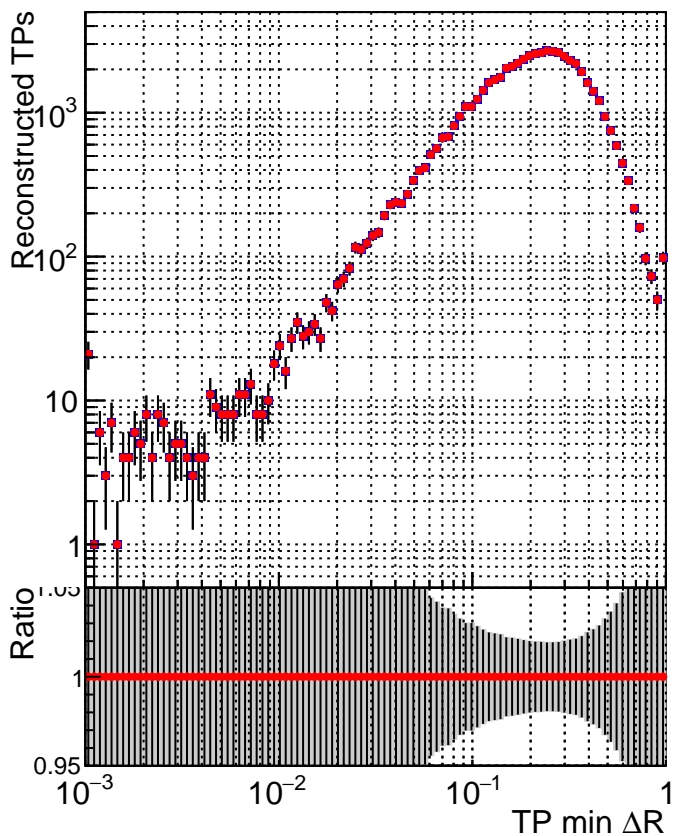

N of simulated tracks vs dR

N of associated tracks (simToReco) vs dR

N of simulated trac

- SoftQCD_default
- SoftQCD_ckfPixelLessStep