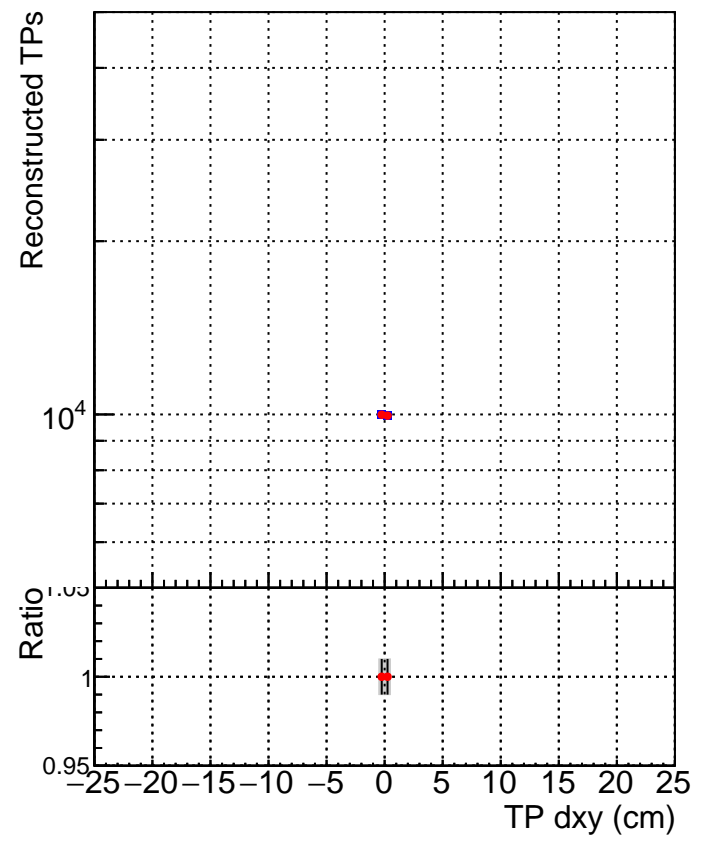

N of simulated tracks vs dxy

N of associated tracks (simToReco) vs dxy

N of simulated track

- SoftQCD_default
- SoftQCD_ckfPixelLessStep