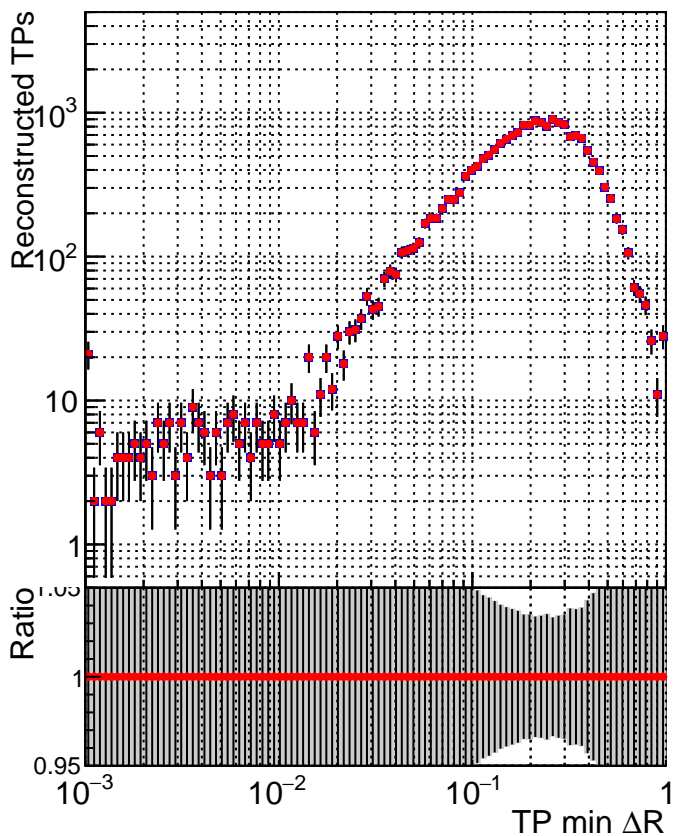

N of simulated tracks vs dR

N of associated tracks (simToReco) vs dR

N of simulated trac

- SoftQCD\_default
- SoftQCD\_ckfPixelLessStep