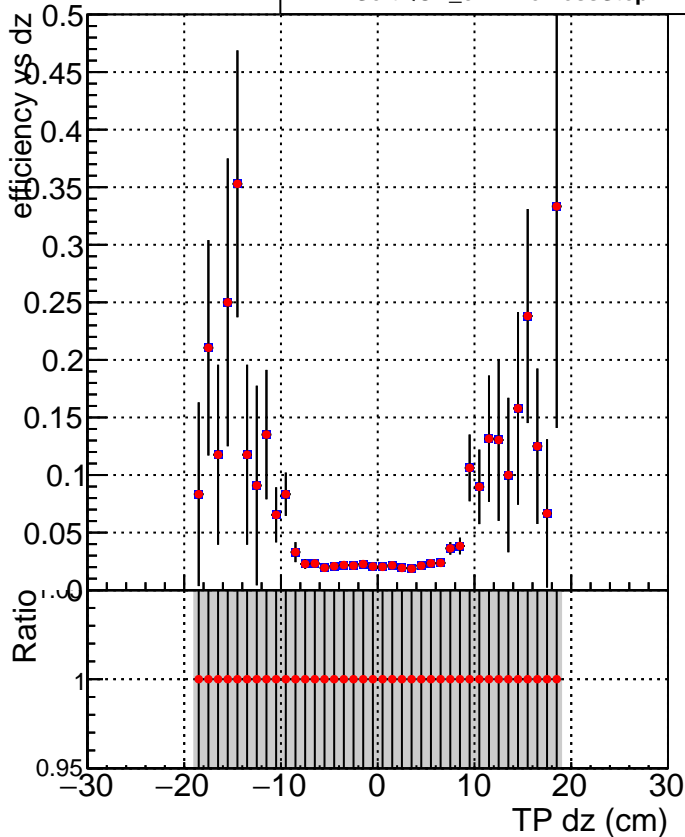

Efficiency vs Dxy**fake+duplicates vs dxy****Efficiency vs Dz**

■ SoftQCD_default
● SoftQCD_ckfPixelLessStep

fake+duplicates rate vs dz