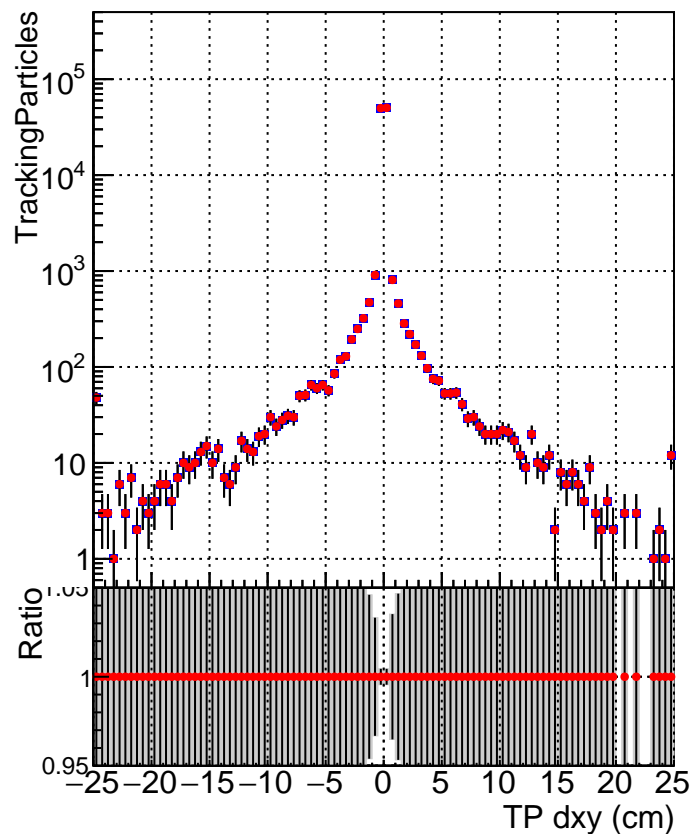

N of simulated tracks vs dxy**N of associated tracks (simToReco) vs dxy****N of simulated track**

■ SoftQCD_default
■ SoftQCD_ckfPixelLessStep