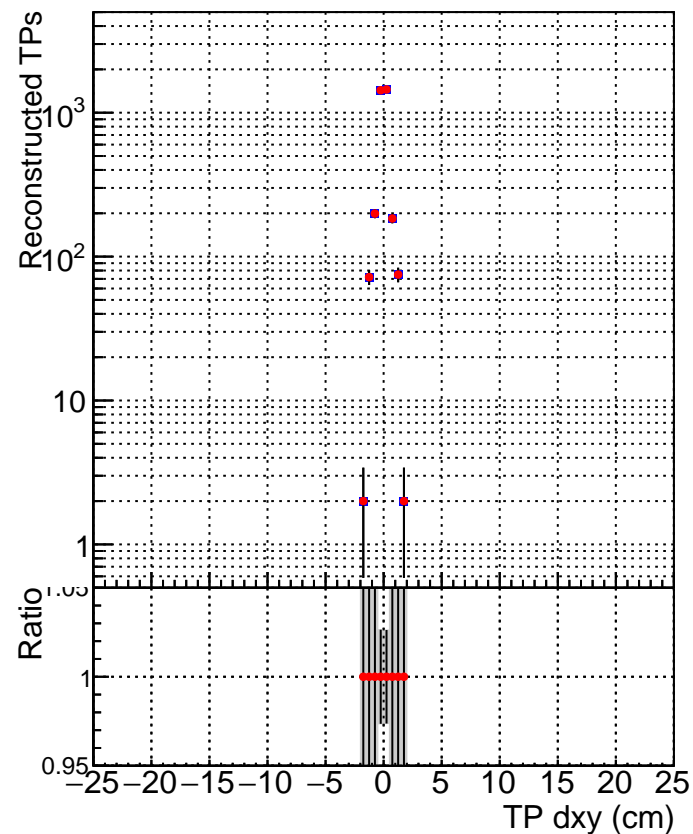

N of simulated tracks vs dxy**N of associated tracks (simToReco) vs dxy****N of simulated track**

■ SoftQCD_default
■ SoftQCD_ckfPixelLessStep