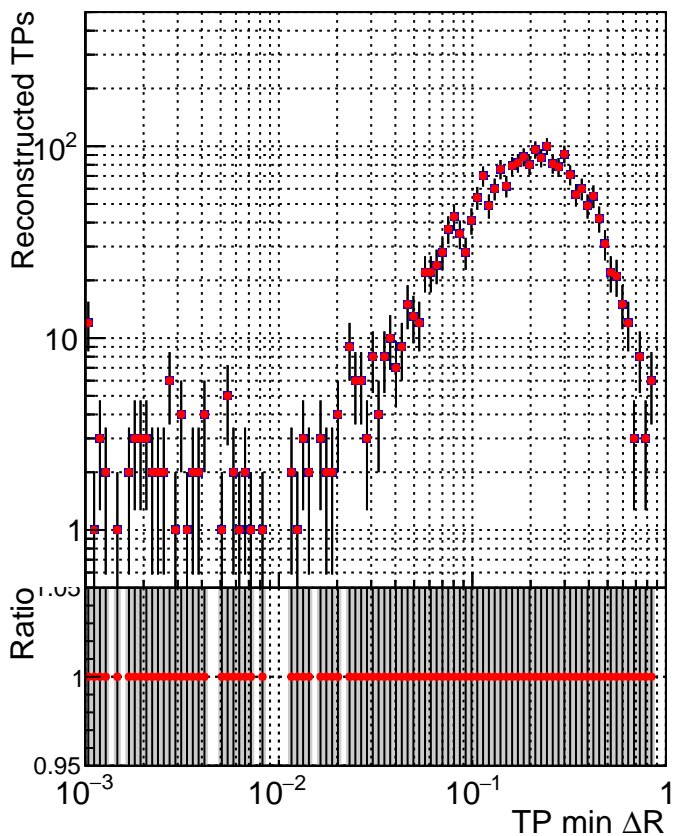

N of simulated tracks vs dR

N of associated tracks (simToReco) vs dR

N of simulated tracks

■ SoftQCD_default
■ SoftQCD_ckfPixelLessStep