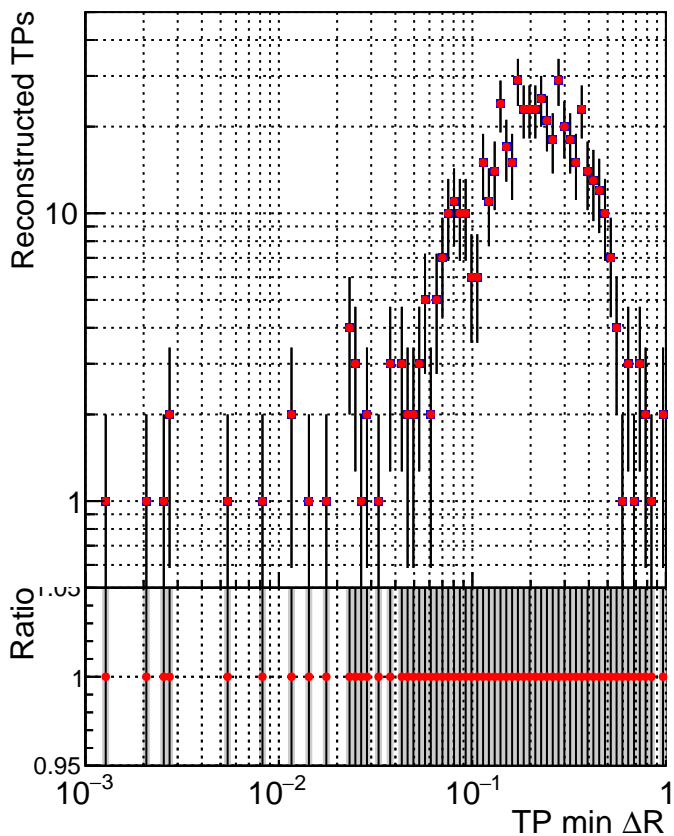

N of simulated tracks vs dR

N of associated tracks (simToReco) vs dR

N of simulated tracks

■ SoftQCD_default
■ SoftQCD_ckfPixelLessStep