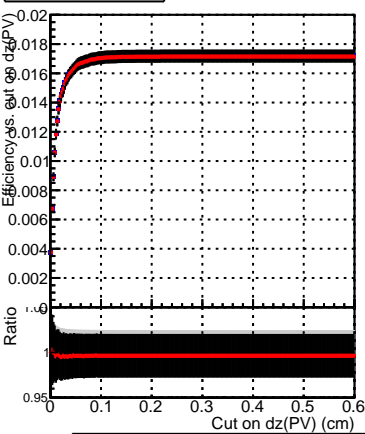

Efficiency vs. dz (PV)

Efficiency (tracking eff factorized out) vs. dz (PV)

Fake rate

■ SoftQCD_default
■ SoftQCD_ckfPixelLessStep