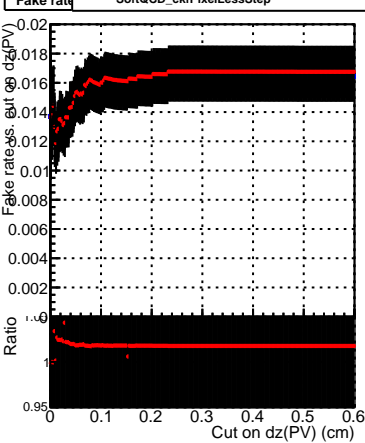

Efficiency vs. dz (PV)

Efficiency (tracking eff factorized out) vs. dz (PV)

Fake rate

■ SoftQCD_default
■ SoftQCD_ckfPixelLessStep