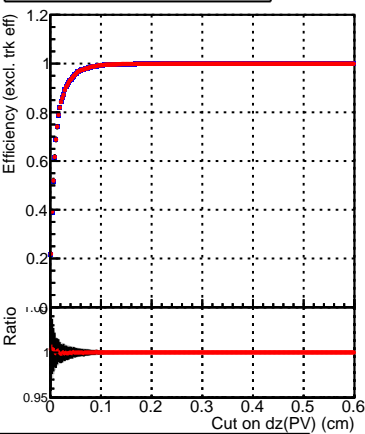

Efficiency vs. dz (PV)

Efficiency (tracking eff factorized out) vs. dz (PV)

Fake rate

■ SoftQCD_default
■ SoftQCD_ckfPixelLessStep