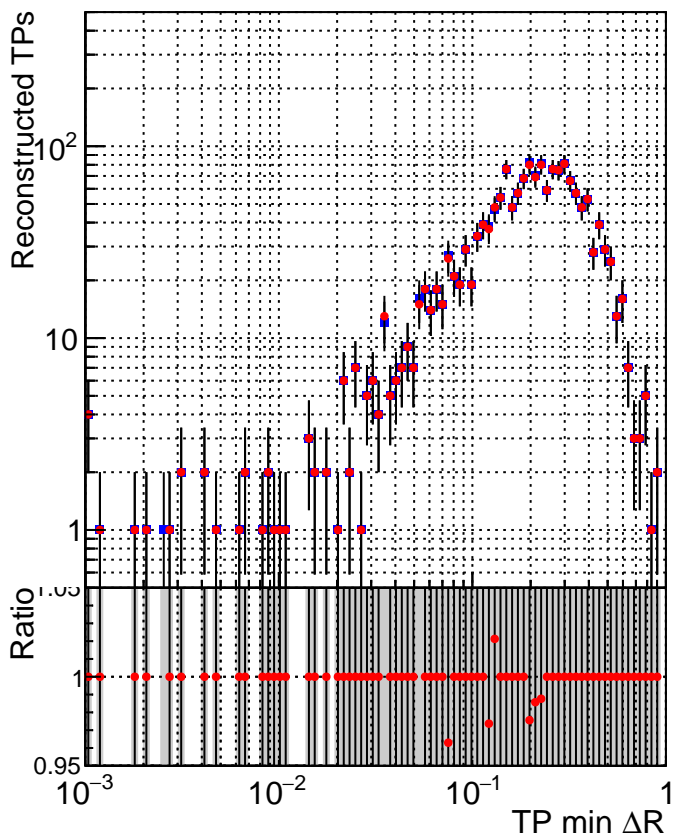

N of simulated tracks vs dR

N of associated tracks (simToReco) vs dR

N of simulated tracks

- SoftQCD_default
- SoftQCD_ckfPixelLessStep