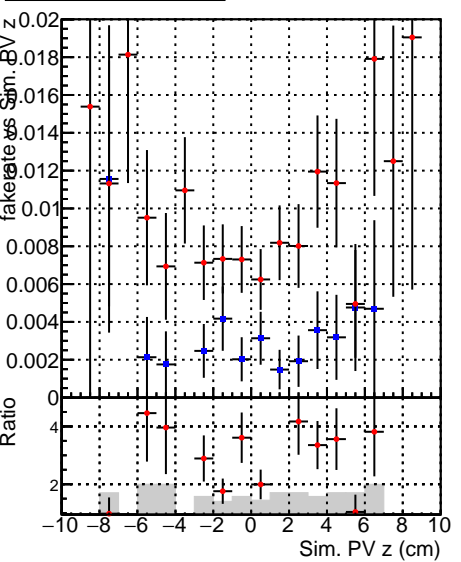

Fake rate vs vertpos**Duplicates Rate vs vertpos****Pileup rate vs vertpos**
Fake rate vs v
■ SoftQCD_default
● SoftQCD_ckfPixelLessStep
**Fake rate vs. sim PV z****Duplicates Rate vs sim PV z****Pileup rate vs. sim PV z**