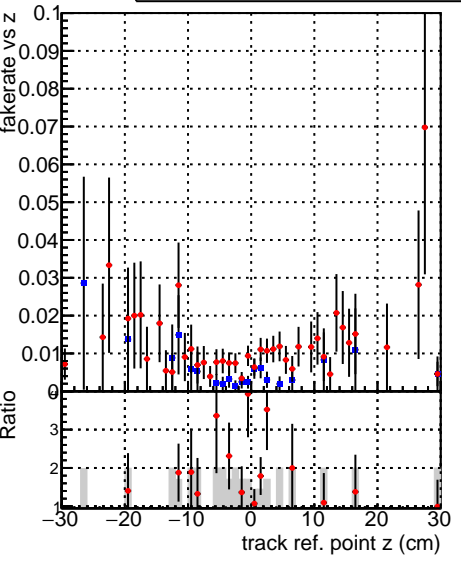

Fake rate vs vertpos**Duplicates Rate vs vertpos****Pileup rate vs vertpos**
Fake rate vs v
■ SoftQCD_default
● SoftQCD_ckfPixelLessStep
**Fake rate vs. sim PV z****Duplicates Rate vs sim PV z****Pileup rate vs. sim PV z**