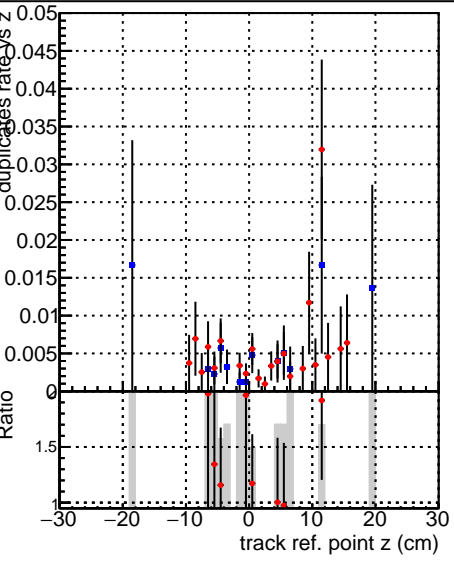

Fake rate vs vertpos**Duplicates Rate vs vertpos****Pileup rate vs vertpos**
Fake rate vs v
■ SoftQCD_default
● SoftQCD_ckfPixelLessStep
**Fake rate vs. sim PV z****Duplicates Rate vs sim PV z****Pileup rate vs. sim PV z**