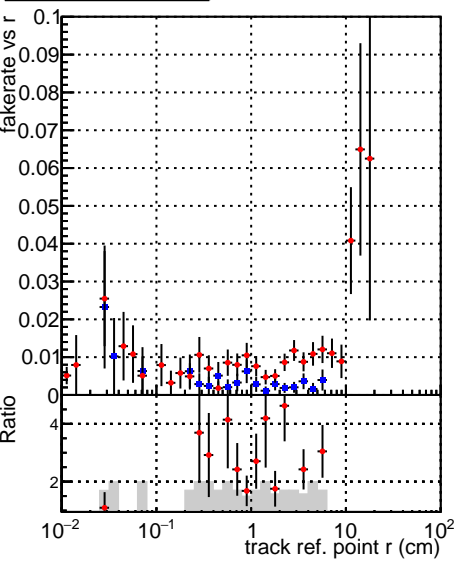

Fake rate vs vertpos**Duplicates Rate vs vertpos****Pileup rate vs vertpos**
Fake rate vs v
■ SoftQCD_default
● SoftQCD_ckfPixelLessStep
**Fake rate vs. sim PV z****Duplicates Rate vs sim PV z****Pileup rate vs. sim PV z**