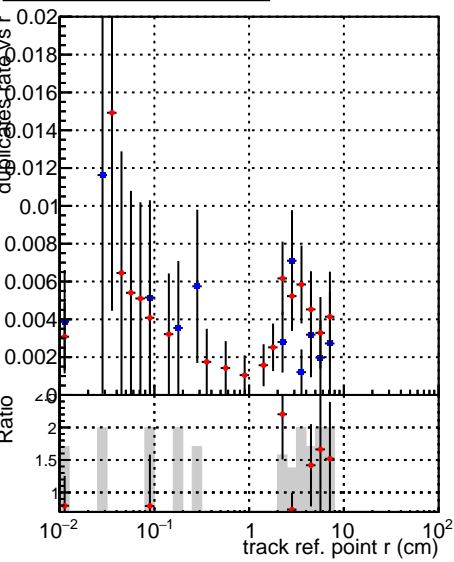

Fake rate vs vertpos**Duplicates Rate vs vertpos****Pileup rate vs vertpos**
Fake rate vs v
■ SoftQCD_default
● SoftQCD_ckfPixelLessStep
**Fake rate vs. sim PV z****Duplicates Rate vs sim PV z****Pileup rate vs. sim PV z**