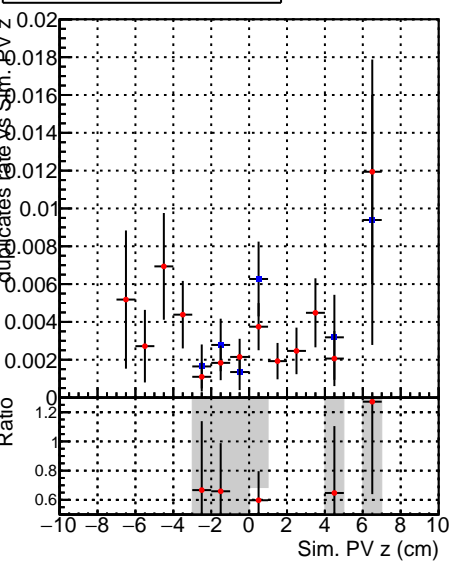

Fake rate vs vertpos**Duplicates Rate vs vertpos****Pileup rate vs vertpos**
Fake rate vs v
■ SoftQCD_default
● SoftQCD_ckfPixelLessStep
**Fake rate vs. sim PV z****Duplicates Rate vs sim PV z****Pileup rate vs. sim PV z**