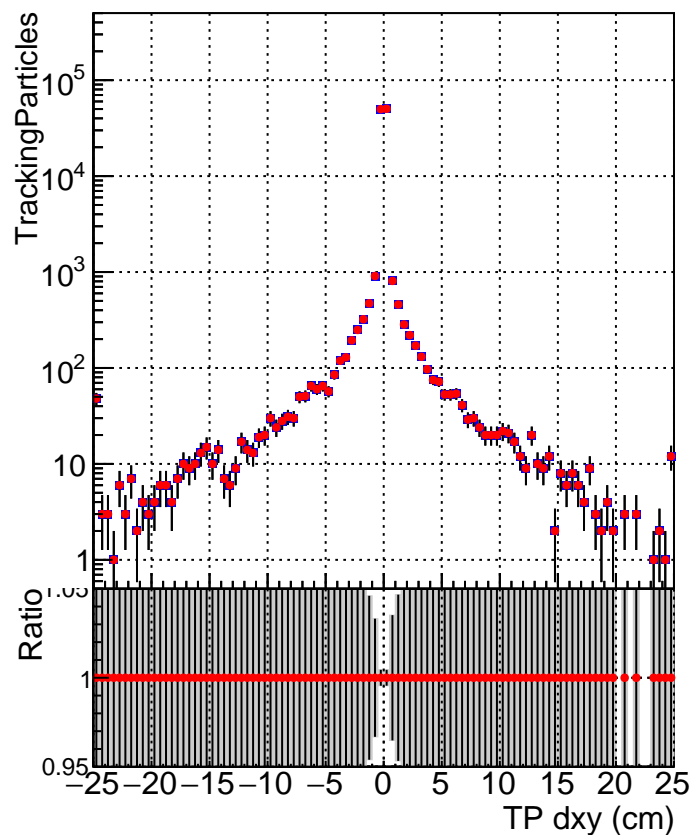

N of simulated tracks vs dxy**N of associated tracks (simToReco) vs dxy****N of simulated track**

■ SoftQCD_default
● SoftQCD_ckfPixelLessStep