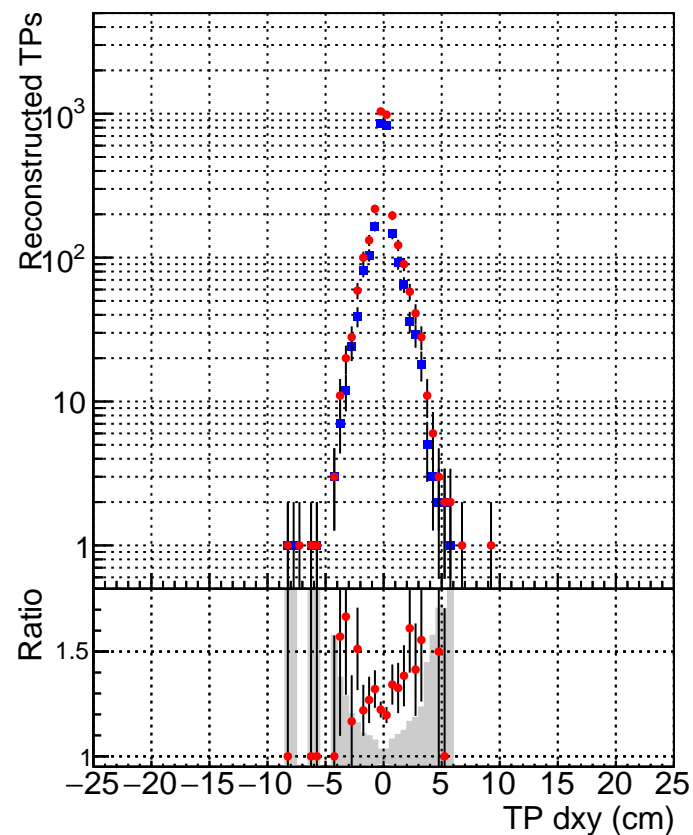

N of simulated tracks vs dxy**N of associated tracks (simToReco) vs dxy****N of simulated track**

■ SoftQCD_default
● SoftQCD_ckfPixelLessStep