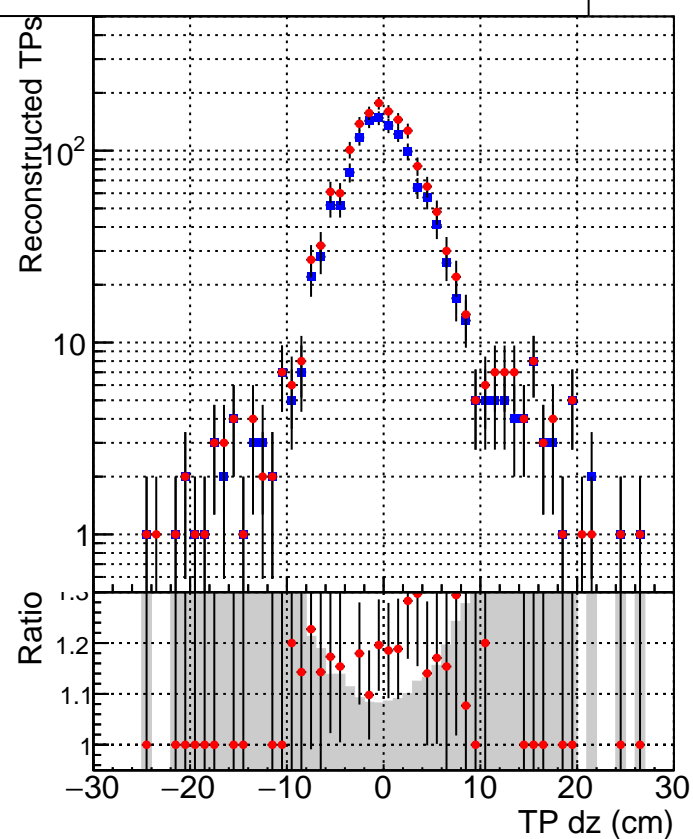

N of simulated tracks vs dxy**N of associated tracks (simToReco) vs dxy****N of simulated track**

■ SoftQCD_default
● SoftQCD_ckfPixelLessStep