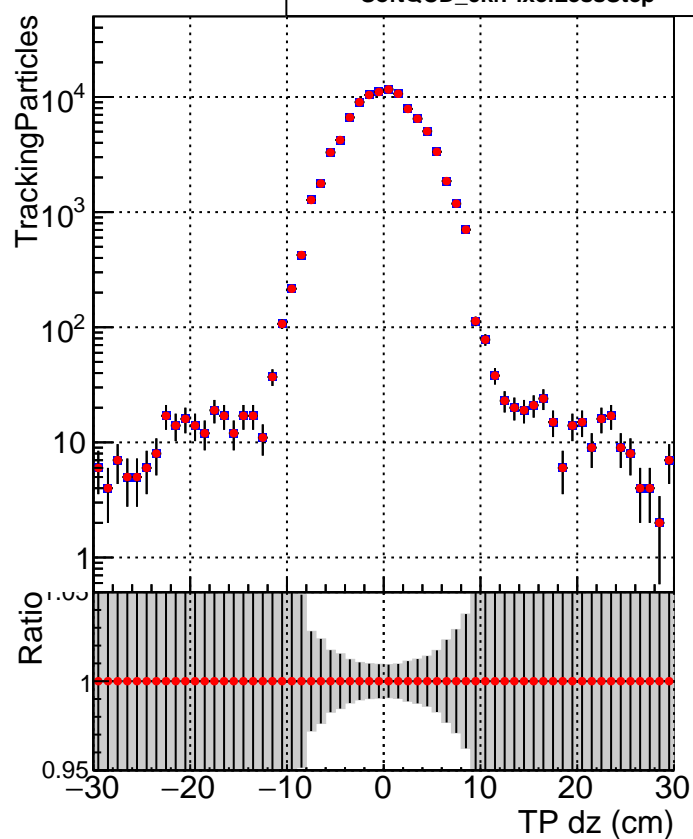

N of simulated tracks vs dxy**N of associated tracks (simToReco) vs dxy****N of simulated track**

■ SoftQCD_default
● SoftQCD_ckfPixelLessStep