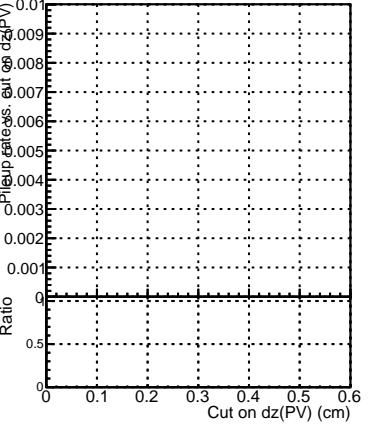

Efficiency vs. dz (PV)

Efficiency (tracking eff factorized out) vs. dz (PV)

Fake rate

Legend:

- SoftQCD_default (black line with square markers)
- SoftQCD_ckfPixelLessStep (red line with triangle markers)