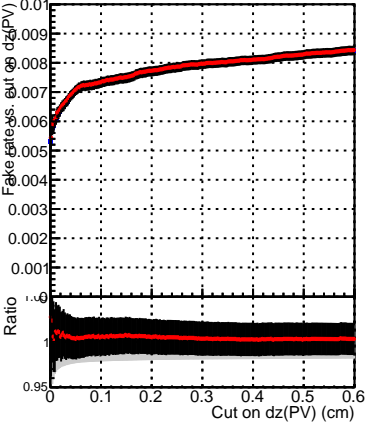

Efficiency vs. dz (PV)

Efficiency (tracking eff factorized out) vs. dz (PV)

Fake rate

Legend:

- SoftQCD_default (black line with square markers)
- SoftQCD_ckfPixelLessStep (red line with triangle markers)