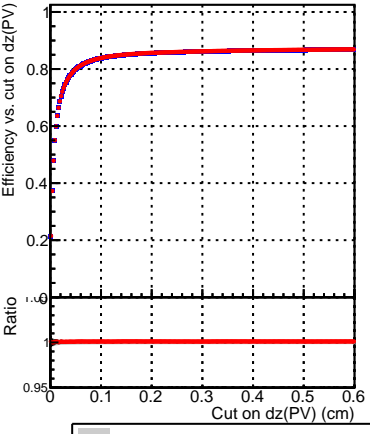

Efficiency vs. dz (PV)

Efficiency (tracking eff factorized out) vs. dz (PV)

Fake rate

Legend:

- SoftQCD_default (black line with square markers)
- SoftQCD_ckfPixelLessStep (red line with triangle markers)