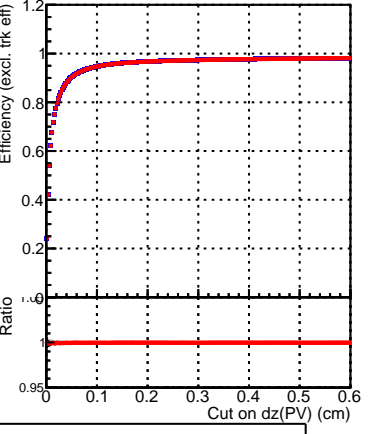

Efficiency vs. dz (PV)

Efficiency (tracking eff factorized out) vs. dz (PV)

Fake rate

Legend:

- SoftQCD_default (black line with square markers)
- SoftQCD_ckfPixelLessStep (red line with triangle markers)