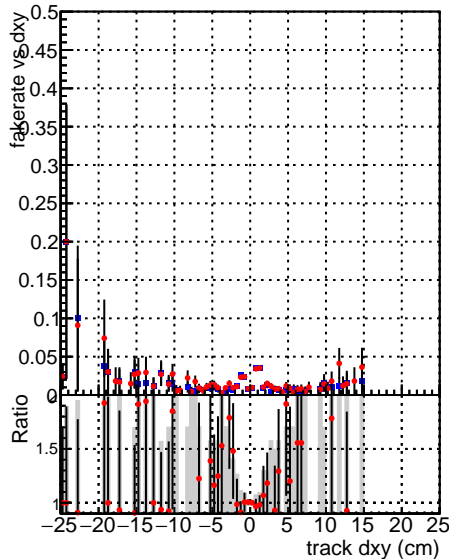

**Fake rate vs dxy****Duplicates Rate vs Dxy****Pileup rate vs dxy**
**Fake rate vs dz**

- SoftQCD\_default
- SoftQCD\_ckfPixelLessStep