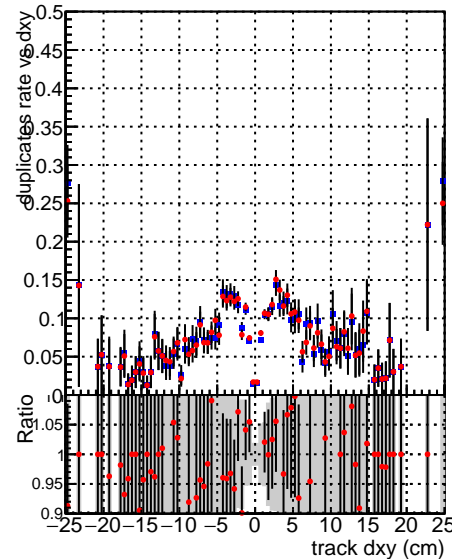

**Fake rate vs dxy****Duplicates Rate vs Dxy****Pileup rate vs dxy**
**Fake rate vs dz**

- SoftQCD\_default
- SoftQCD\_ckfPixelLessStep