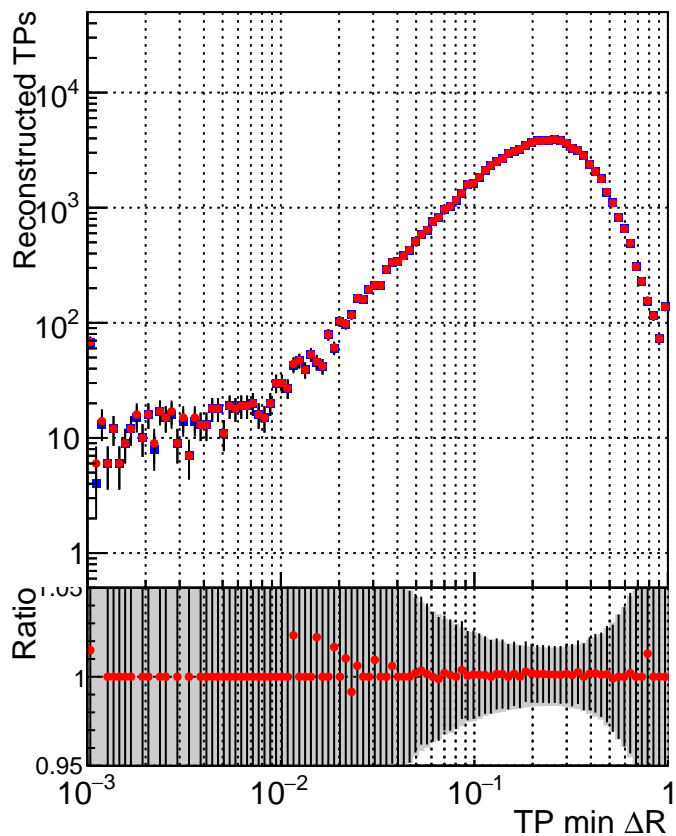

N of simulated tracks vs dR

N of associated tracks (simToReco) vs dR

N of simulated tracks

- SoftQCD_default
- SoftQCD_ckfPixelLessStep