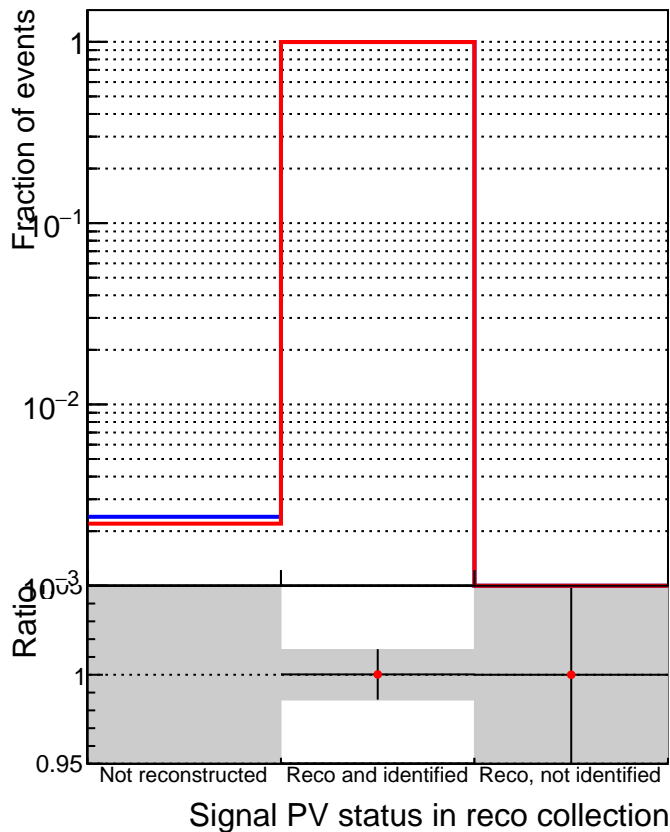

TruePVLocationIndexInRecoVertexCollectionCumulative

TruePVLocationIndexInRecoVertexCollection

—• SoftQCD\_default  
—• SoftQCD\_ckfPixelLessStep