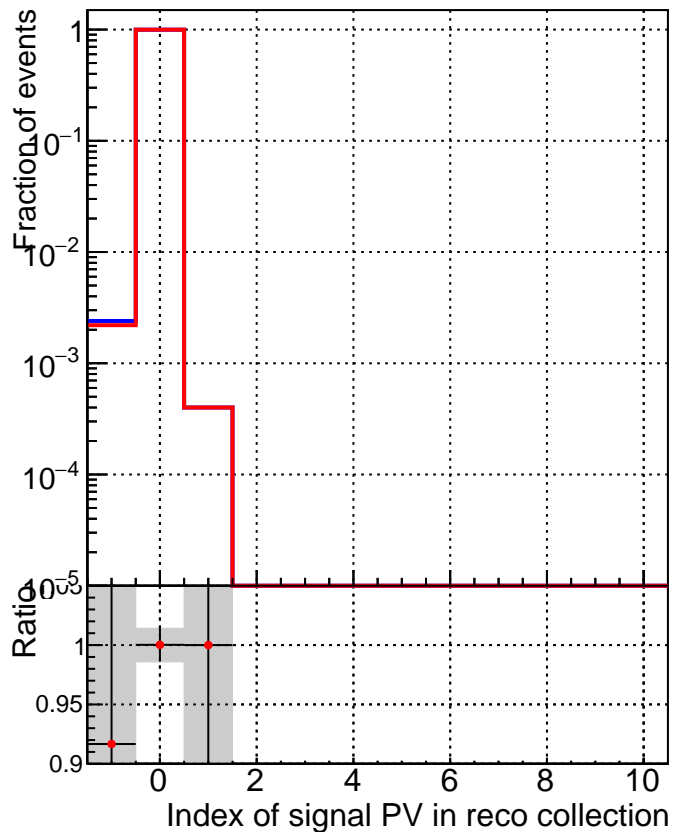

TruePVLocationIndexInRecoVertexCollectionCumulative

TruePVLocationIndexInRecoVertexCollection

—• SoftQCD\_default  
—• SoftQCD\_ckfPixelLessStep