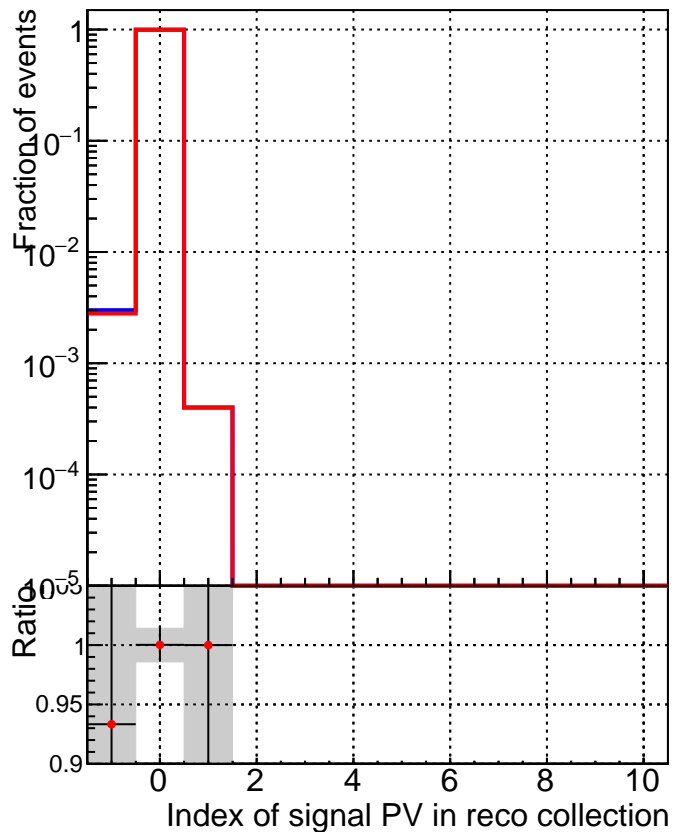

TruePVLocationIndexInRecoVertexCollectionCumulative

TruePVLocationIndexInRecoVertexCollection

—■ SoftQCD_default
—● SoftQCD_ckfPixelLessStep