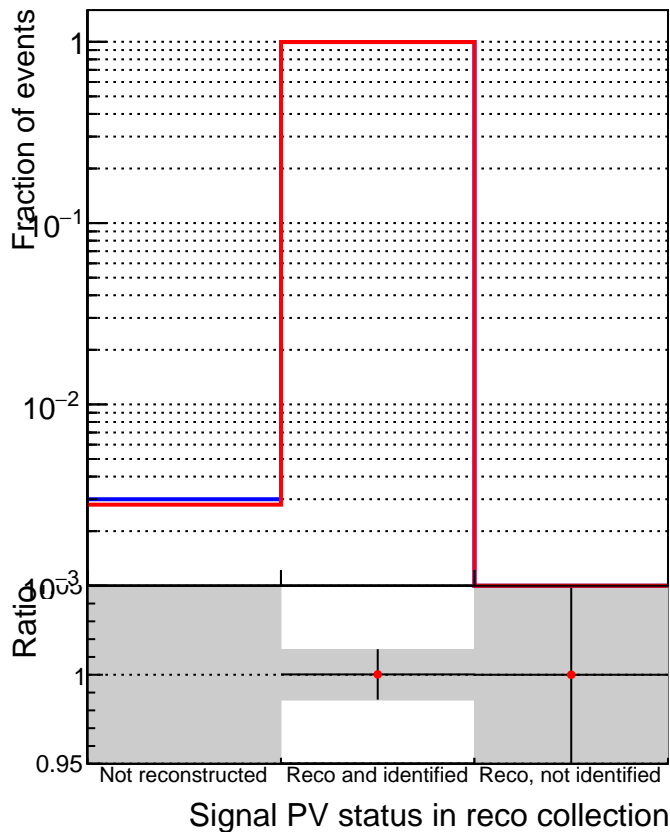

TruePVLocationIndexInRecoVertexCollectionCumulative

TruePVLocationIndexInRecoVertexCollection

—■ SoftQCD_default
—● SoftQCD_ckfPixelLessStep