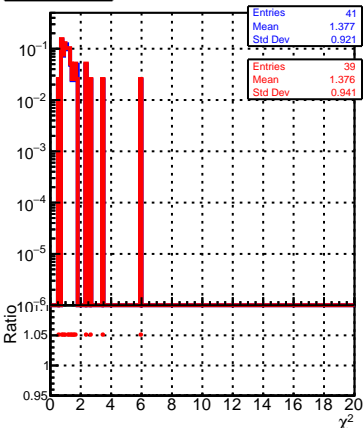

normalized χ^2 normalized χ^2 probability

— SoftQCD_default
— SoftQCD_ckfPixelLessStep