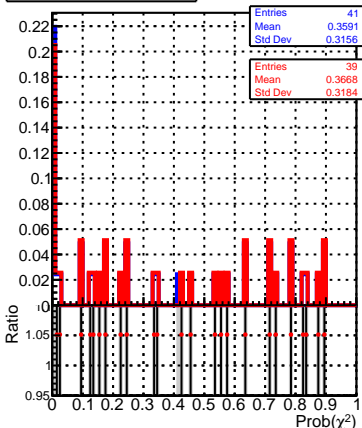

normalized χ^2 normalized χ^2 probability

— SoftQCD_default
— SoftQCD_ckfPixelLessStep