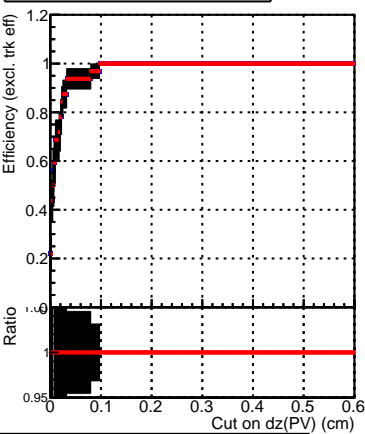

Efficiency vs. dz (PV)

Efficiency (tracking eff factorized out) vs. dz (PV)

Fake rate

■ SoftQCD\_default  
■ SoftQCD\_ckfPixelLessStep