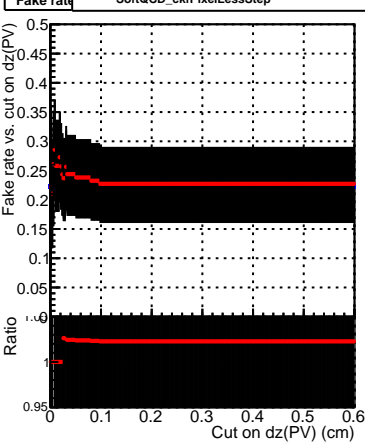

Efficiency vs. dz (PV)

Efficiency (tracking eff factorized out) vs. dz (PV)

Fake rate

■ SoftQCD\_default  
■ SoftQCD\_ckfPixelLessStep