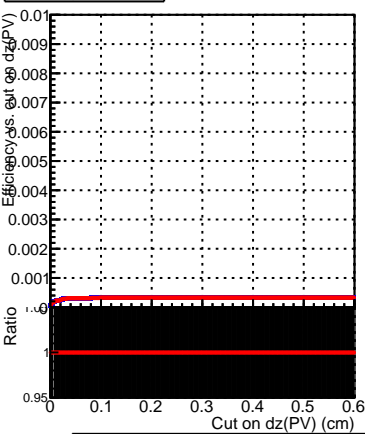

Efficiency vs. dz (PV)

Efficiency (tracking eff factorized out) vs. dz (PV)

Fake rate

■ SoftQCD\_default  
■ SoftQCD\_ckfPixelLessStep