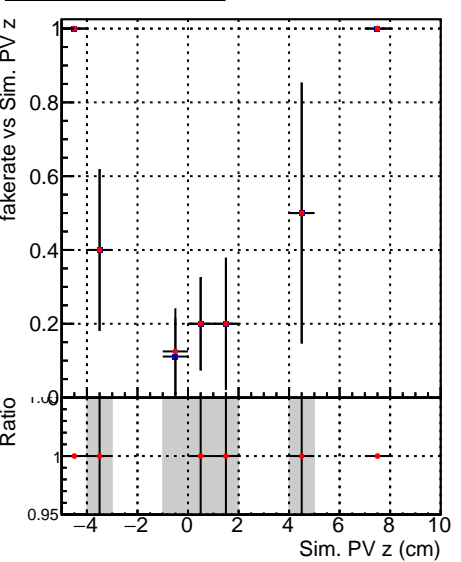

Fake rate vs vertpos**Duplicates Rate vs vertpos****Pileup rate vs vertpos**
Fake rate vs v
 —█— SoftQCD_default
 —●— SoftQCD_ckfPixelLessStep
**Fake rate vs. sim PV z****Duplicates Rate vs sim PV z****Pileup rate vs. sim PV z**