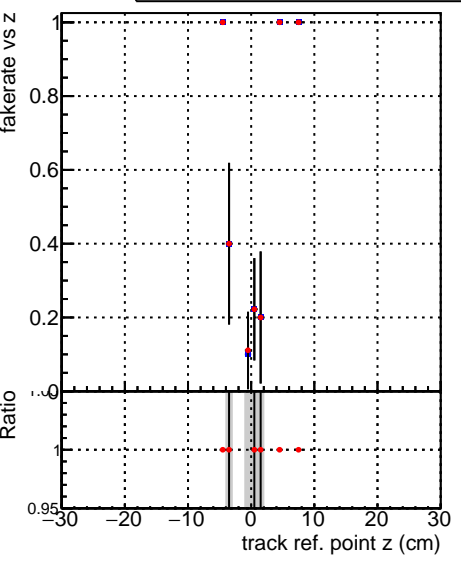

Fake rate vs vertpos**Duplicates Rate vs vertpos****Pileup rate vs vertpos**
Fake rate vs v
 —█— SoftQCD_default
 —●— SoftQCD_ckfPixelLessStep
**Fake rate vs. sim PV z****Duplicates Rate vs sim PV z****Pileup rate vs. sim PV z**