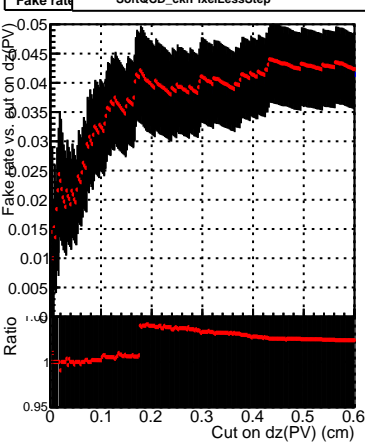

Efficiency vs. dz (PV)

Efficiency (tracking eff factorized out) vs. dz (PV)

Fake rate

—● SoftQCD_default
—● SoftQCD_ckfPixelLessStep