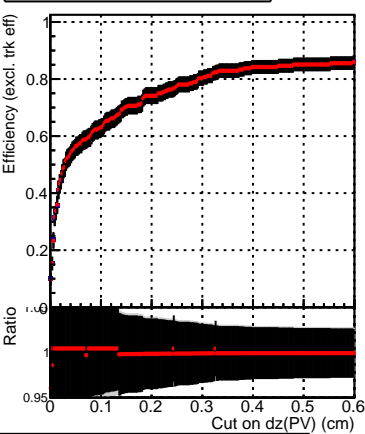

Efficiency vs. dz (PV)

Efficiency (tracking eff factorized out) vs. dz (PV)

Fake rate

—● SoftQCD_default
—● SoftQCD_ckfPixelLessStep