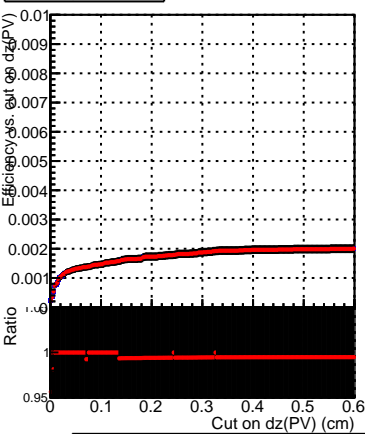

Efficiency vs. dz (PV)

Efficiency (tracking eff factorized out) vs. dz (PV)

Fake rate

—● SoftQCD_default
—● SoftQCD_ckfPixelLessStep