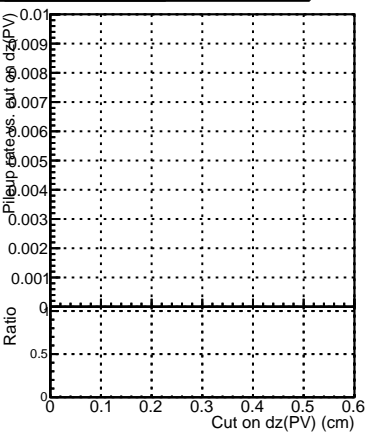

Efficiency vs. dz (PV)

Efficiency (tracking eff factorized out) vs. dz (PV)

Fake rate

—● SoftQCD_default
—● SoftQCD_ckfPixelLessStep