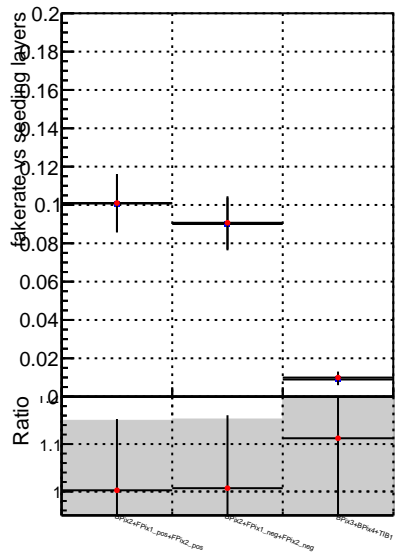

Fake rate vs. —●— SoftQCD_default —●— SoftQCD_ckfPixelLessStep