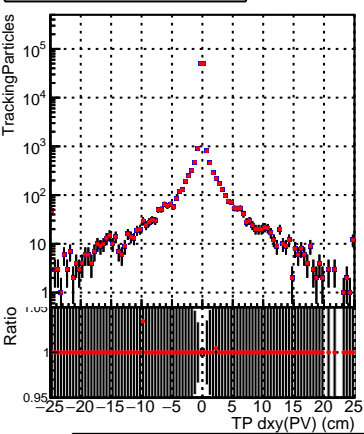

N of simulated tracks vs dxy(PV)**N of associated tracks (simToReco) vs dxy(PV)****N of sim****N of simulated tracks vs dz(PV)****N of associated tracks (simToReco) vs dz(PV)****N of simulated tracks vs dz(PV)****N of associated tracks (simToReco) vs dz(PV)**

■ SoftQCD_default
■ SoftQCD_ckfPixelLessStep