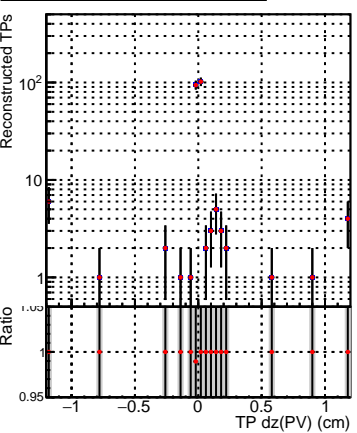

N of simulated tracks vs dxy(PV)**N of associated tracks (simToReco) vs dxy(PV)****N of sim****N of simulated tracks vs dz(PV)****N of associated tracks (simToReco) vs dz(PV)****N of simulated tracks vs dz(PV)****N of associated tracks (simToReco) vs dz(PV)**

■ SoftQCD_default
■ SoftQCD_ckfPixelLessStep