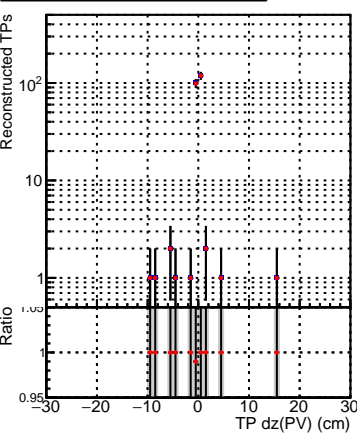

N of simulated tracks vs dxy(PV)**N of associated tracks (simToReco) vs dxy(PV)****N of sim****N of simulated tracks vs dz(PV)****N of associated tracks (simToReco) vs dz(PV)****N of simulated tracks vs dz(PV)****N of associated tracks (simToReco) vs dz(PV)**

■ SoftQCD_default
■ SoftQCD_ckfPixelLessStep