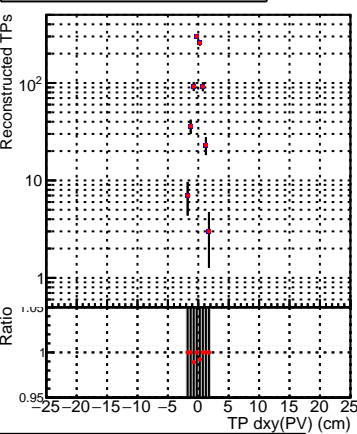

N of simulated tracks vs dxy(PV)**N of associated tracks (simToReco) vs dxy(PV)****N of sim****N of simulated tracks vs dz(PV)****N of associated tracks (simToReco) vs dz(PV)****N of simulated tracks vs dz(PV)****N of associated tracks (simToReco) vs dz(PV)**

■ SoftQCD_default
■ SoftQCD_ckfPixelLessStep