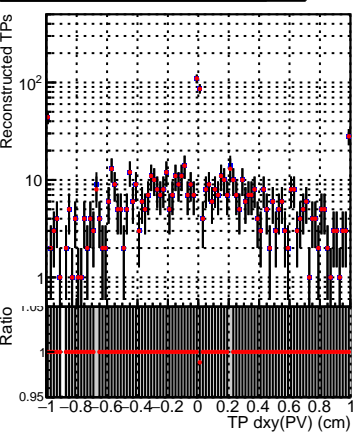

N of simulated tracks vs dxy(PV)**N of associated tracks (simToReco) vs dxy(PV)****N of sim****N of simulated tracks vs dz(PV)****N of associated tracks (simToReco) vs dz(PV)****N of simulated tracks vs dz(PV)****N of associated tracks (simToReco) vs dz(PV)**

■ SoftQCD_default
■ SoftQCD_ckfPixelLessStep