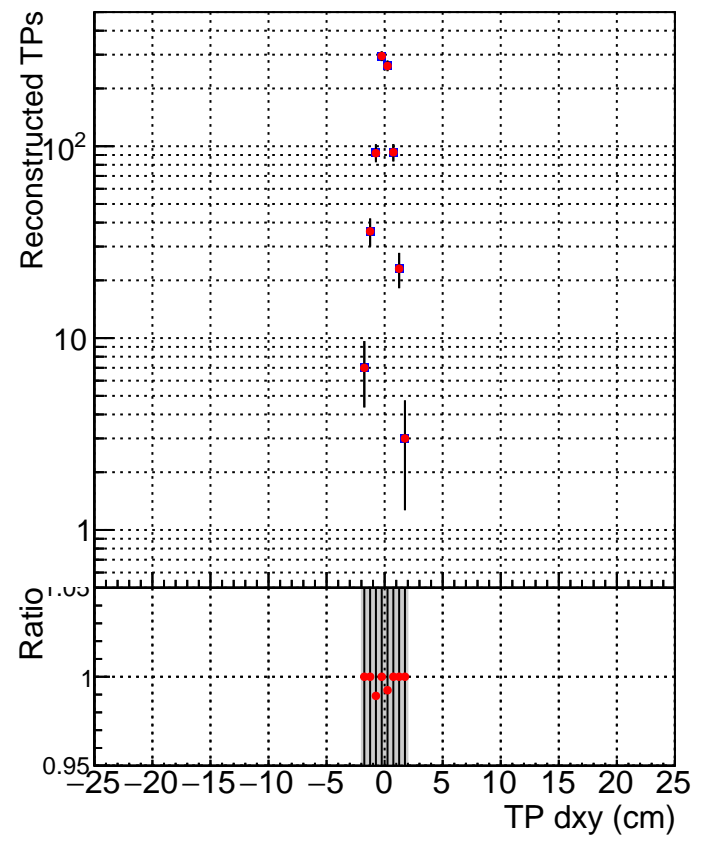

N of simulated tracks vs dxy

N of associated tracks (simToReco) vs dxy

N of simulated track

- SoftQCD_default
- SoftQCD_ckfPixelLessStep