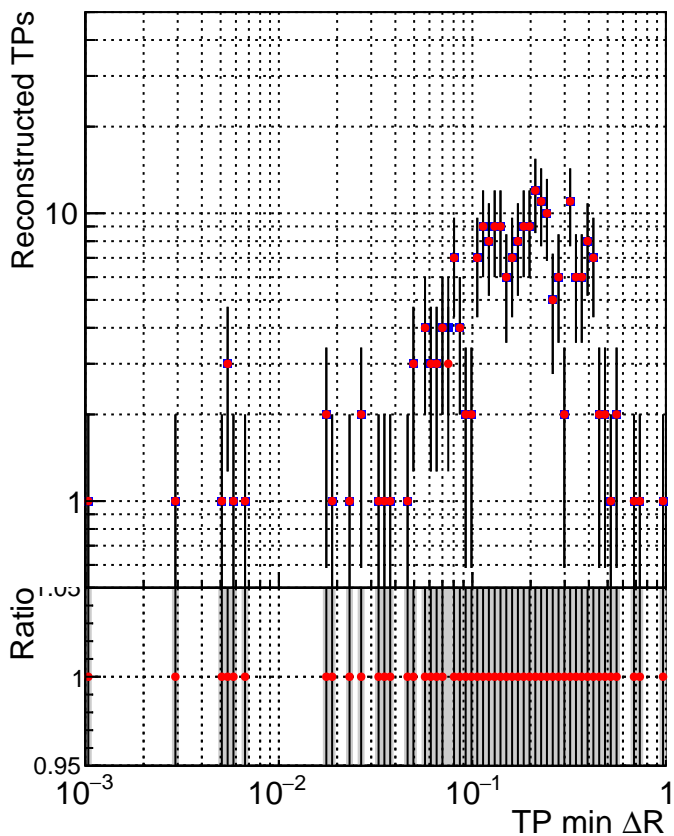

N of simulated tracks vs dR

N of associated tracks (simToReco) vs dR

N of simulated trac

- SoftQCD_default
- SoftQCD_ckfPixelLessStep