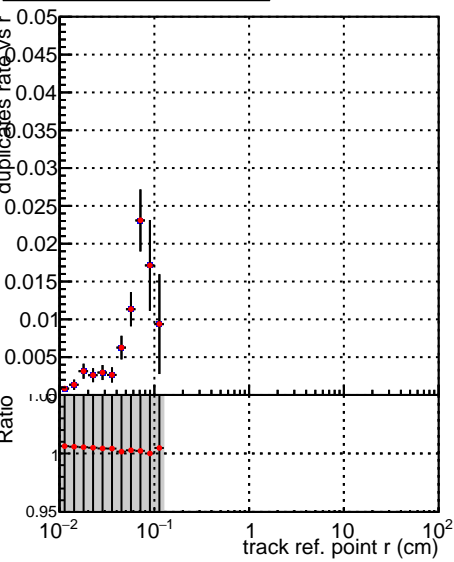

Fake rate vs vertpos**Duplicates Rate vs vertpos****Pileup rate vs vertpos**
Fake rate vs v
—•— **SoftQCD_default**
—•— **SoftQCD_ckfPixelLessStep**
**Fake rate vs. sim PV z****Duplicates Rate vs sim PV z****Pileup rate vs. sim PV z**