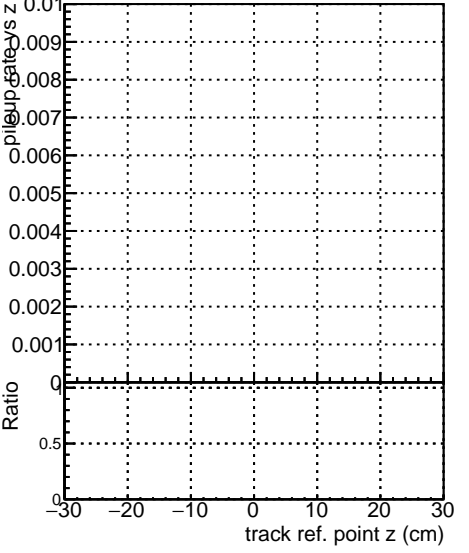

Fake rate vs vertpos**Duplicates Rate vs vertpos****Pileup rate vs vertpos**
Fake rate vs v
—•— **SoftQCD_default**
—•— **SoftQCD_ckfPixelLessStep**
**Fake rate vs. sim PV z****Duplicates Rate vs sim PV z****Pileup rate vs. sim PV z**