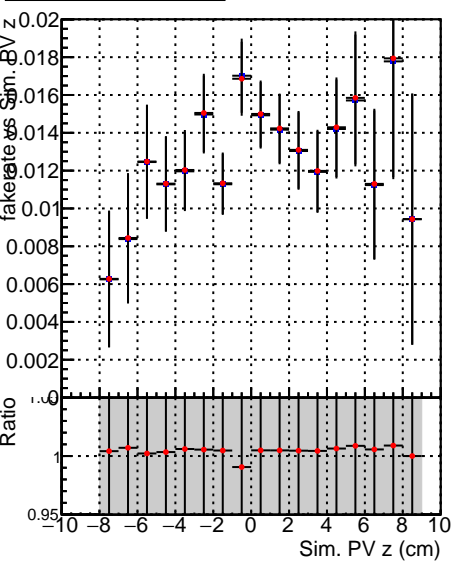

Fake rate vs vertpos**Duplicates Rate vs vertpos****Pileup rate vs vertpos**
Fake rate vs v
—•— **SoftQCD_default**
—•— **SoftQCD_ckfPixelLessStep**
**Fake rate vs. sim PV z****Duplicates Rate vs sim PV z****Pileup rate vs. sim PV z**