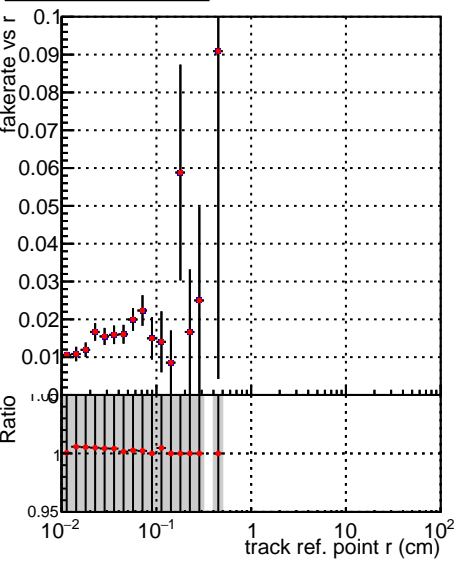

Fake rate vs vertpos**Duplicates Rate vs vertpos****Pileup rate vs vertpos**
Fake rate vs v
—•— **SoftQCD_default**
—•— **SoftQCD_ckfPixelLessStep**
**Fake rate vs. sim PV z****Duplicates Rate vs sim PV z****Pileup rate vs. sim PV z**