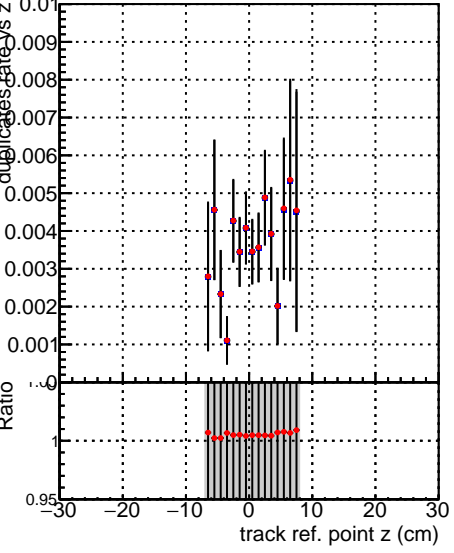

Fake rate vs vertpos**Duplicates Rate vs vertpos****Pileup rate vs vertpos**
Fake rate vs v
—•— **SoftQCD_default**
—•— **SoftQCD_ckfPixelLessStep**
**Fake rate vs. sim PV z****Duplicates Rate vs sim PV z****Pileup rate vs. sim PV z**