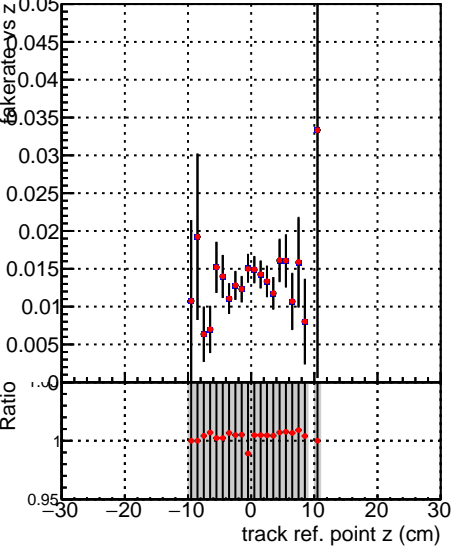

Fake rate vs vertpos**Duplicates Rate vs vertpos****Pileup rate vs vertpos**
Fake rate vs v
—•— **SoftQCD_default**
—•— **SoftQCD_ckfPixelLessStep**
**Fake rate vs. sim PV z****Duplicates Rate vs sim PV z****Pileup rate vs. sim PV z**