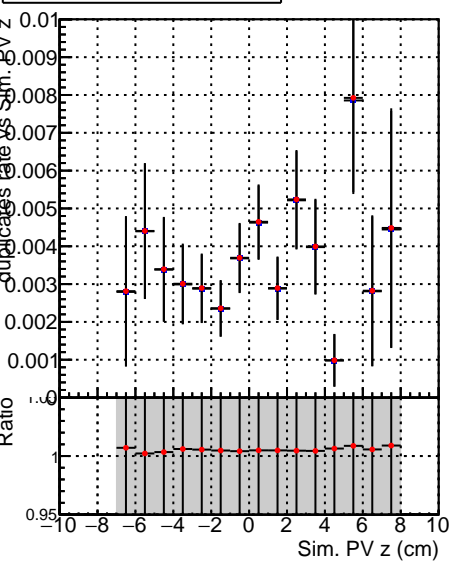

Fake rate vs vertpos**Duplicates Rate vs vertpos****Pileup rate vs vertpos**
Fake rate vs v
—•— **SoftQCD_default**
—•— **SoftQCD_ckfPixelLessStep**
**Fake rate vs. sim PV z****Duplicates Rate vs sim PV z****Pileup rate vs. sim PV z**