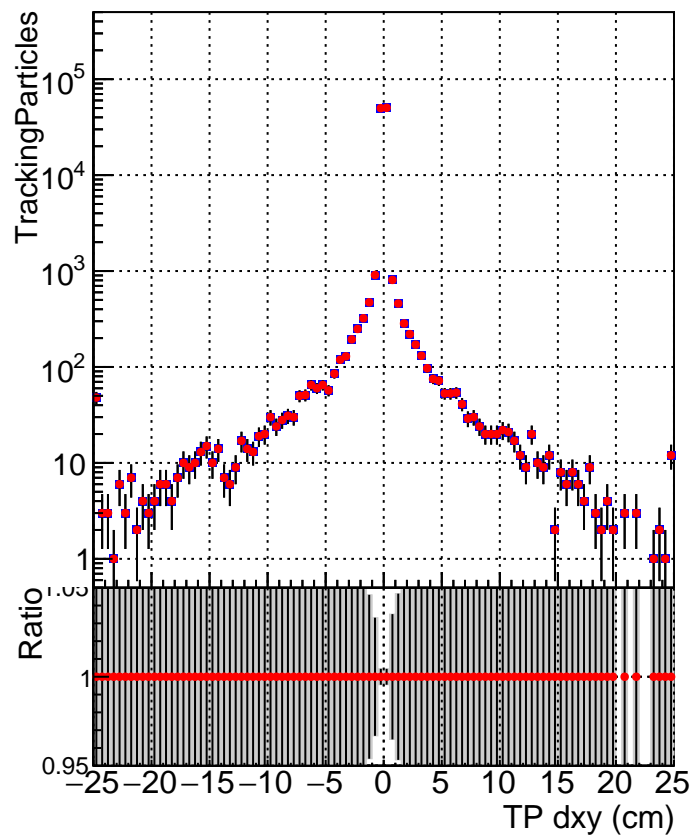

**N of simulated tracks vs dxy****N of associated tracks (simToReco) vs dxy****N of simulated track**

- SoftQCD\_default
- SoftQCD\_ckfPixelLessStep