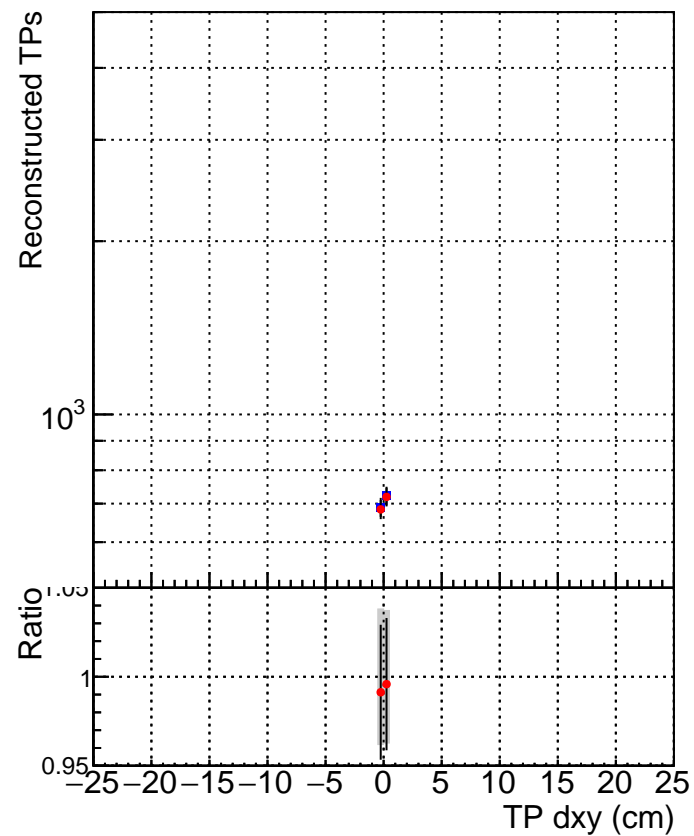

**N of simulated tracks vs dxy****N of associated tracks (simToReco) vs dxy****N of simulated track**

- SoftQCD\_default
- SoftQCD\_ckfPixelLessStep