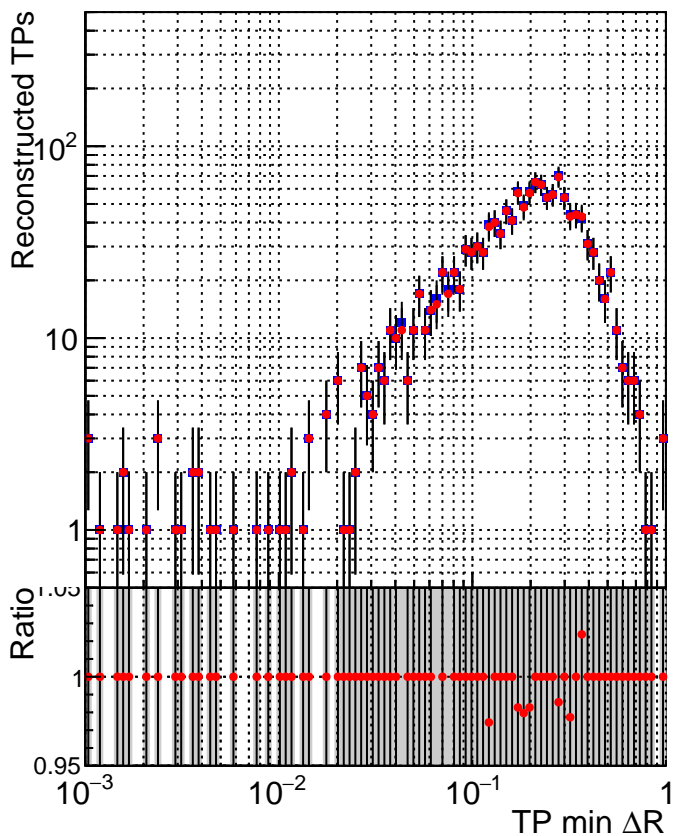

N of simulated tracks vs dR

N of associated tracks (simToReco) vs dR

N of simulated trac

- SoftQCD_default
- SoftQCD_ckfPixelLessStep