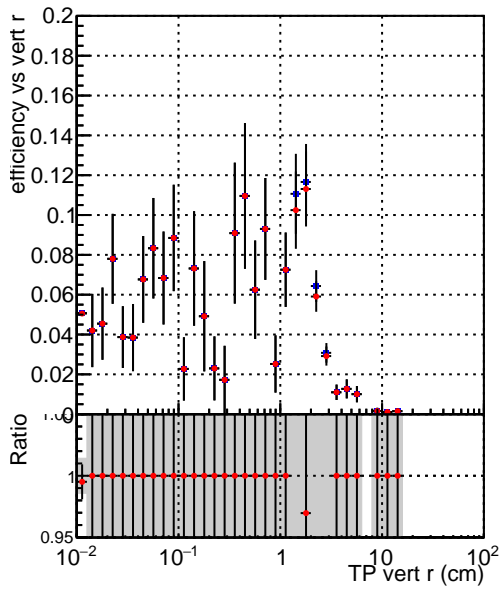

Efficiency vs vertpos**fake+duplicates vs vert r**
Efficiency vs vert z
 — SoftQCD_default (blue squares)
 — SoftQCD_ckfPixelLessStep (red circles)
**Efficiency vs. sim PV z****fake+duplicates vs Sim. PV z**