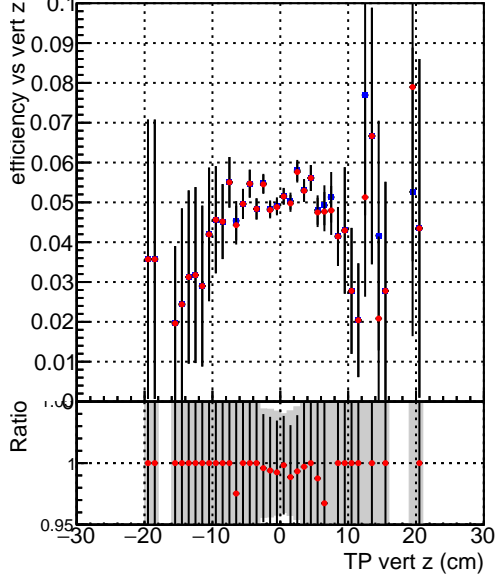

Efficiency vs vertpos**fake+duplicates vs vert r**
Efficiency vs vert z
 — SoftQCD_default (blue squares)
 — SoftQCD_ckfPixelLessStep (red circles)
**Efficiency vs. sim PV z****fake+duplicates vs Sim. PV z**