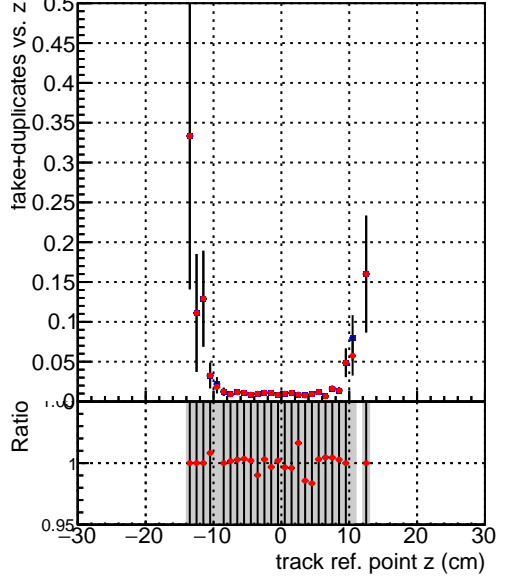

Efficiency vs vertpos**fake+duplicates vs vert r**
Efficiency vs vert z
 — SoftQCD_default (blue squares)
 — SoftQCD_ckfPixelLessStep (red circles)
**Efficiency vs. sim PV z****fake+duplicates vs Sim. PV z**