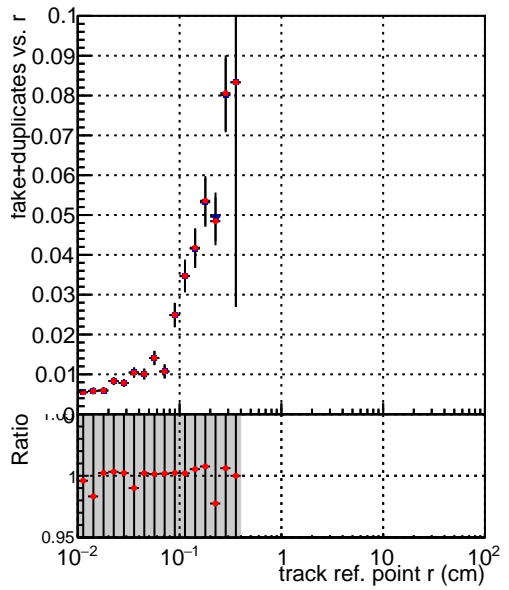

Efficiency vs vertpos**fake+duplicates vs vert r**
Efficiency vs vert z
 — SoftQCD_default (blue squares)
 — SoftQCD_ckfPixelLessStep (red circles)
**Efficiency vs. sim PV z****fake+duplicates vs Sim. PV z**