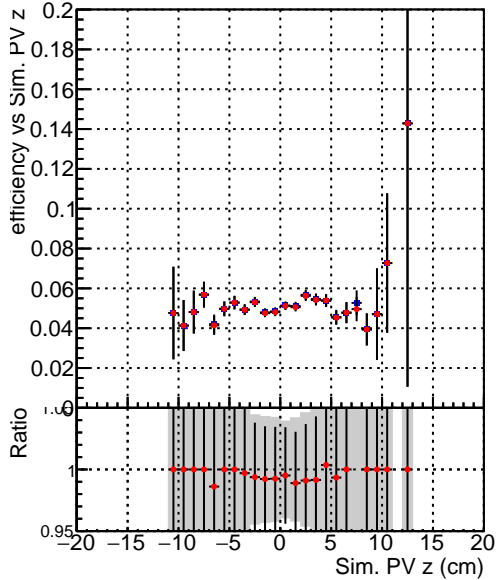

Efficiency vs vertpos**fake+duplicates vs vert r**
Efficiency vs vert z
 — SoftQCD_default (blue squares)
 — SoftQCD_ckfPixelLessStep (red circles)
**Efficiency vs. sim PV z****fake+duplicates vs Sim. PV z**