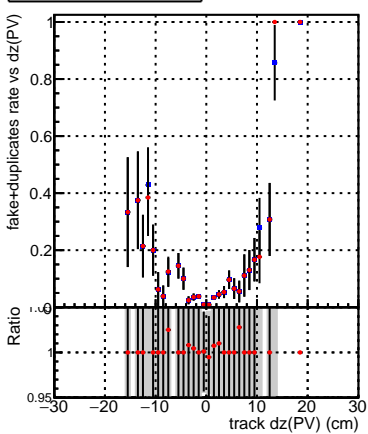

Efficiency vs Dxy(PV)**fake+duplicates vs dxy(PV)**

Legend:
 SoftQCD_default (black line with blue squares)
 SoftQCD_ckfPixelLessStep (red line with red circles)

**Efficiency vs Dz(PV)****fake+duplicates vs dz(PV)****Efficiency vs Dz(PV)****fake+duplicates vs dz(PV)**