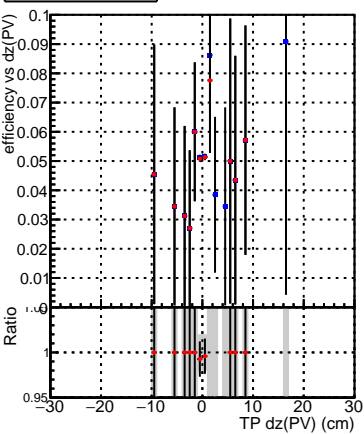

Efficiency vs Dxy(PV)**fake+duplicates vs dxy(PV)**

Legend:
 SoftQCD_default (black line with blue squares)
 SoftQCD_ckfPixelLessStep (red line with red circles)

**Efficiency vs Dz(PV)****fake+duplicates vs dz(PV)****Efficiency vs Dz(PV)****fake+duplicates vs dz(PV)**