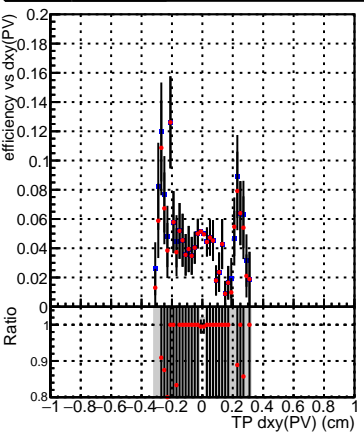

Efficiency vs Dxy(PV)**fake+duplicates vs dxy(PV)**

Legend:
 SoftQCD_default (black line with blue squares)
 SoftQCD_ckfPixelLessStep (red line with red circles)

**Efficiency vs Dz(PV)****fake+duplicates vs dz(PV)****Efficiency vs Dz(PV)****fake+duplicates vs dz(PV)**