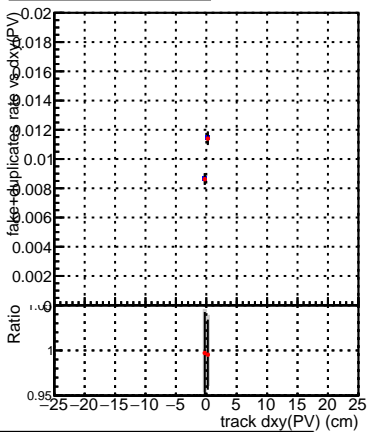

Efficiency vs Dxy(PV)**fake+duplicates vs dxy(PV)**

Legend:
 SoftQCD_default (black line with blue squares)
 SoftQCD_ckfPixelLessStep (red line with red circles)

**Efficiency vs Dz(PV)****fake+duplicates vs dz(PV)****Efficiency vs Dz(PV)****fake+duplicates vs dz(PV)**