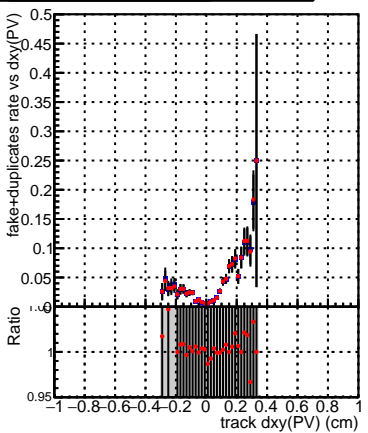

Efficiency vs Dxy(PV)**fake+duplicates vs dxy(PV)**

Legend:
 SoftQCD_default (black line with blue squares)
 SoftQCD_ckfPixelLessStep (red line with red circles)

**Efficiency vs Dz(PV)****fake+duplicates vs dz(PV)****Efficiency vs Dz(PV)****fake+duplicates vs dz(PV)**