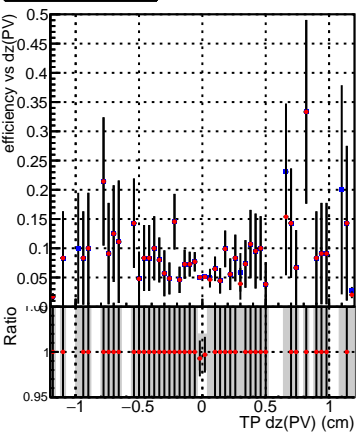

Efficiency vs Dxy(PV)**fake+duplicates vs dxy(PV)**

Legend:
 SoftQCD_default (black line with blue squares)
 SoftQCD_ckfPixelLessStep (red line with red circles)

**Efficiency vs Dz(PV)****fake+duplicates vs dz(PV)****Efficiency vs Dz(PV)****fake+duplicates vs dz(PV)**