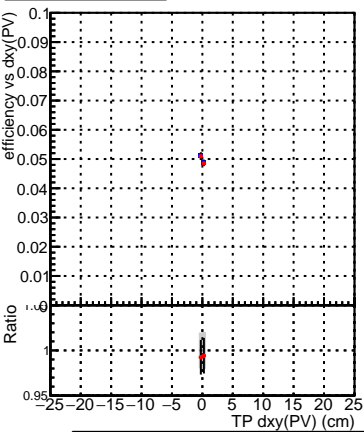

Efficiency vs Dxy(PV)**fake+duplicates vs dxy(PV)**

Legend:
 SoftQCD_default (black line with blue squares)
 SoftQCD_ckfPixelLessStep (red line with red circles)

**Efficiency vs Dz(PV)****fake+duplicates vs dz(PV)****Efficiency vs Dz(PV)****fake+duplicates vs dz(PV)**