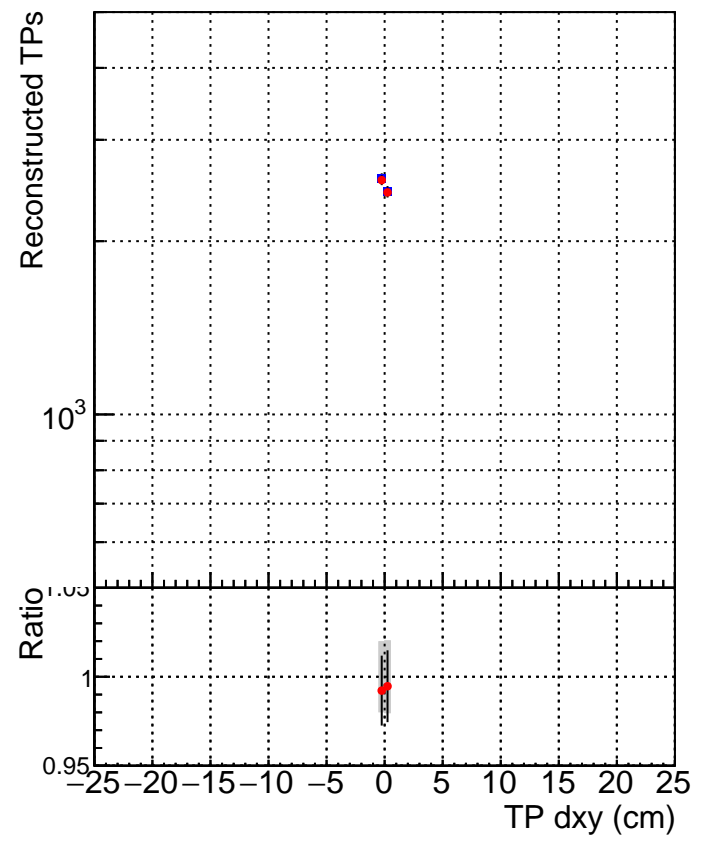

N of simulated tracks vs dxy

N of associated tracks (simToReco) vs dxy

N of simulated track

- SoftQCD_default
- SoftQCD_ckfPixelLessStep