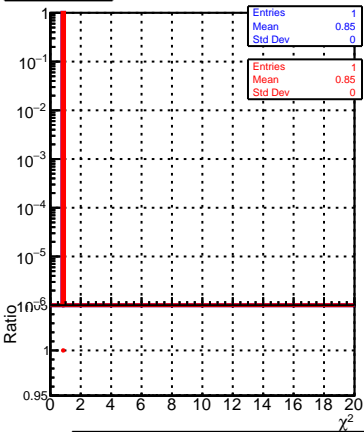

normalized χ^2 normalized χ^2 probability

SoftQCD_default
SoftQCD_ckfPixelLessStep