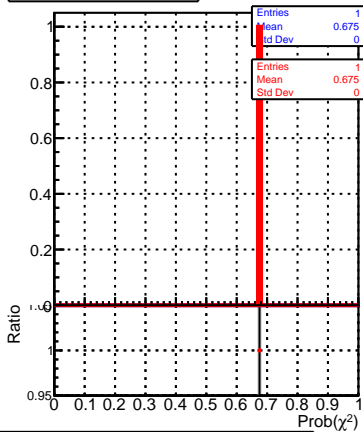

normalized χ^2 normalized χ^2 probability

SoftQCD_default
SoftQCD_ckfPixelLessStep