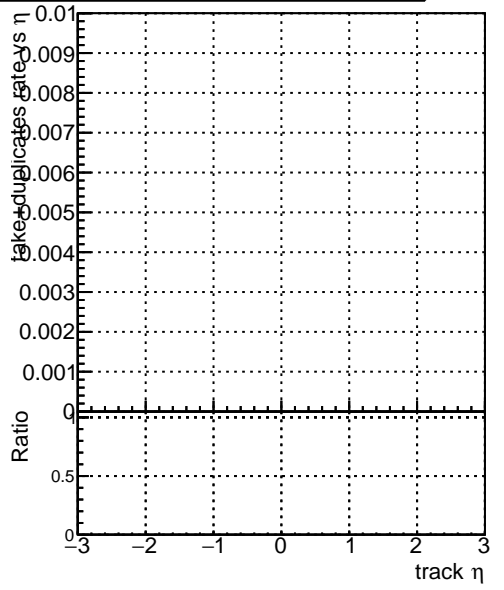

Efficiency vs p_T **fake+duplicates vs p_T** 

■ SoftQCD_default
● SoftQCD_ckfPixelLessStep

**Efficiency vs ϕ** **fake+duplicates vs ϕ** 