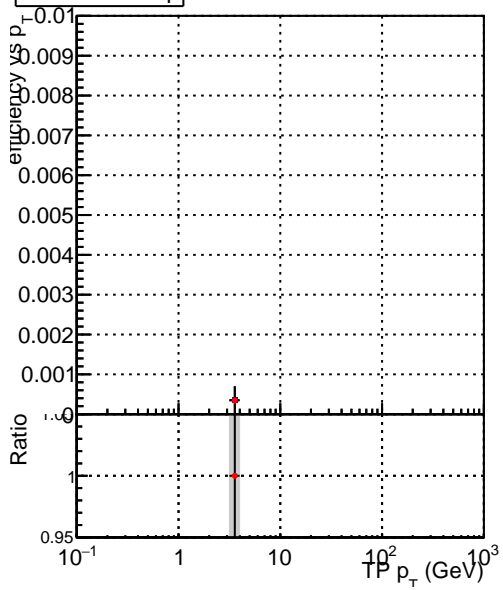

Efficiency vs p_T **fake+duplicates vs p_T** 

■ SoftQCD_default
● SoftQCD_ckfPixelLessStep

**Efficiency vs ϕ** **fake+duplicates vs ϕ** 