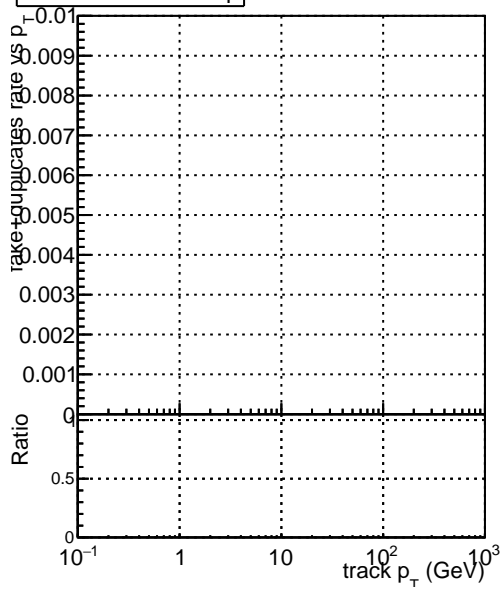

Efficiency vs p_T **fake+duplicates vs p_T** 

■ SoftQCD_default
● SoftQCD_ckfPixelLessStep

**Efficiency vs ϕ** **fake+duplicates vs ϕ** 