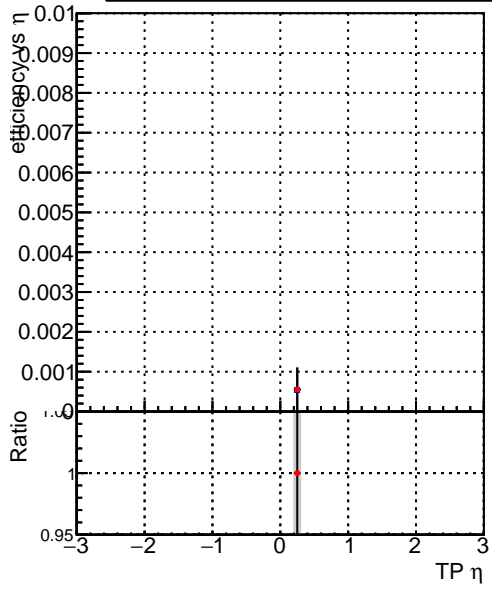

Efficiency vs p_T **fake+duplicates vs p_T** 

■ SoftQCD_default
● SoftQCD_ckfPixelLessStep

**Efficiency vs ϕ** **fake+duplicates vs ϕ** 