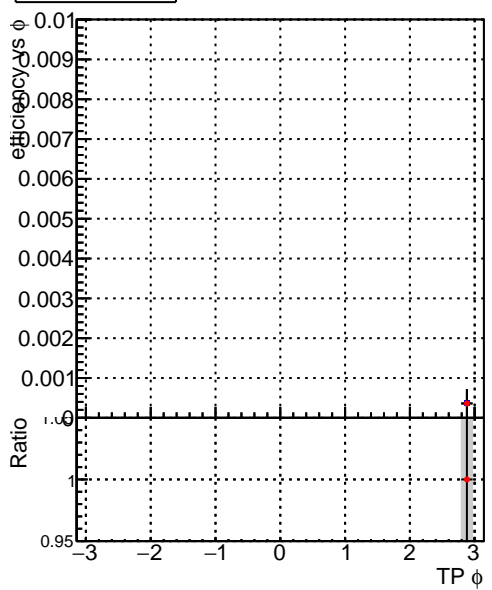

Efficiency vs p_T **fake+duplicates vs p_T** 

■ SoftQCD_default
● SoftQCD_ckfPixelLessStep

**Efficiency vs ϕ** **fake+duplicates vs ϕ** 