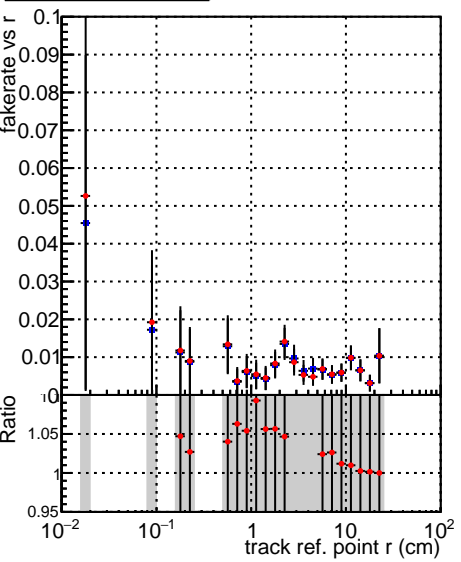

Fake rate vs vertpos**Duplicates Rate vs vertpos****Pileup rate vs vertpos**
Fake rate vs v
■ SoftQCD_default
● SoftQCD_ckfPixelLessStep
**Fake rate vs. sim PV z****Duplicates Rate vs sim PV z****Pileup rate vs. sim PV z**