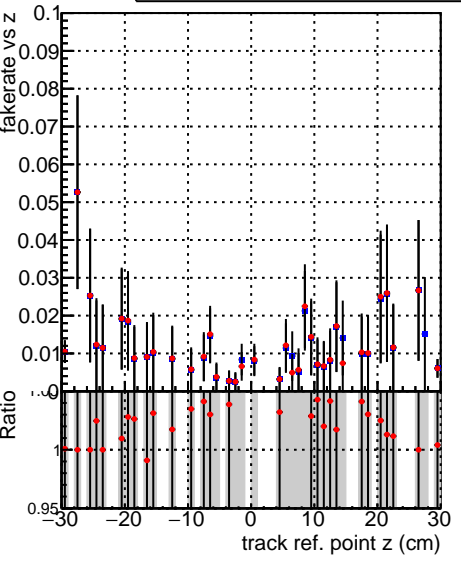

Fake rate vs vertpos**Duplicates Rate vs vertpos****Pileup rate vs vertpos**
Fake rate vs v
■ SoftQCD_default
● SoftQCD_ckfPixelLessStep
**Fake rate vs. sim PV z****Duplicates Rate vs sim PV z****Pileup rate vs. sim PV z**