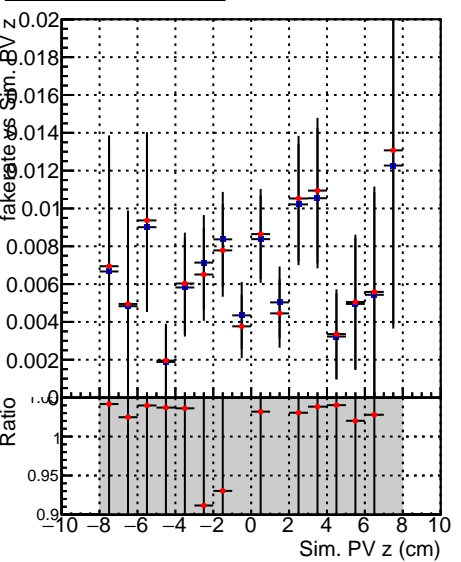

Fake rate vs vertpos**Duplicates Rate vs vertpos****Pileup rate vs vertpos**
Fake rate vs v
■ SoftQCD_default
● SoftQCD_ckfPixelLessStep
**Fake rate vs. sim PV z****Duplicates Rate vs sim PV z****Pileup rate vs. sim PV z**