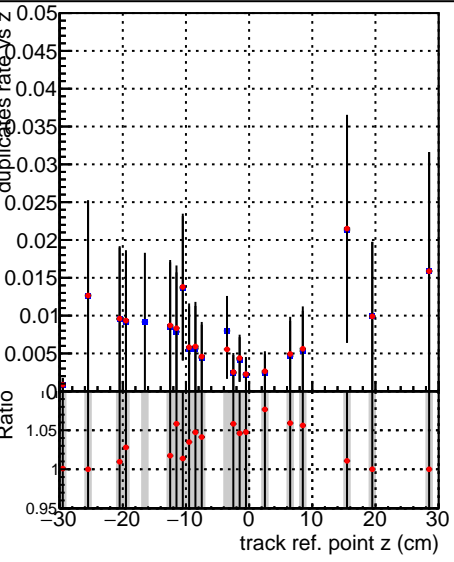

Fake rate vs vertpos**Duplicates Rate vs vertpos****Pileup rate vs vertpos**
Fake rate vs v
■ SoftQCD_default
● SoftQCD_ckfPixelLessStep
**Fake rate vs. sim PV z****Duplicates Rate vs sim PV z****Pileup rate vs. sim PV z**