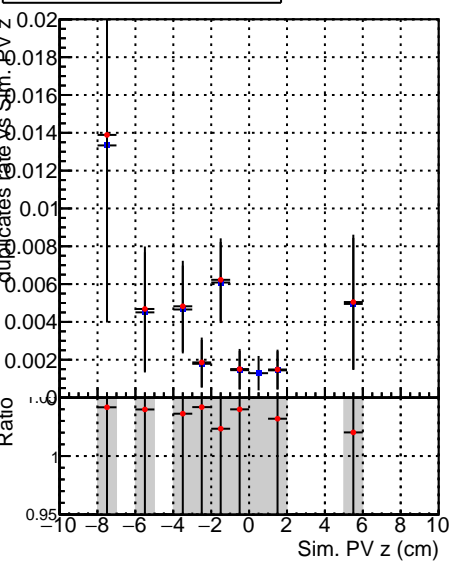

Fake rate vs vertpos**Duplicates Rate vs vertpos****Pileup rate vs vertpos**
Fake rate vs v
■ SoftQCD_default
● SoftQCD_ckfPixelLessStep
**Fake rate vs. sim PV z****Duplicates Rate vs sim PV z****Pileup rate vs. sim PV z**