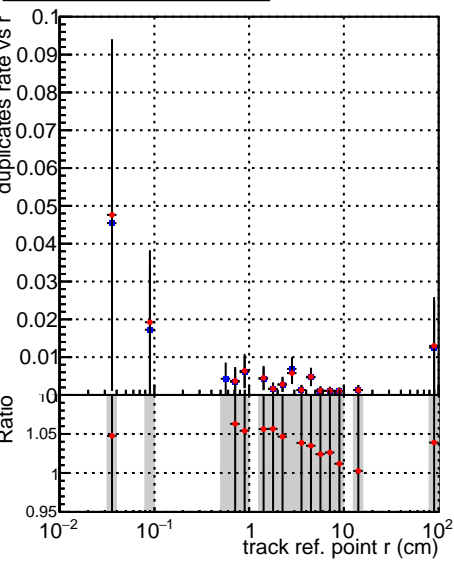

Fake rate vs vertpos**Duplicates Rate vs vertpos****Pileup rate vs vertpos**
Fake rate vs v
■ SoftQCD_default
● SoftQCD_ckfPixelLessStep
**Fake rate vs. sim PV z****Duplicates Rate vs sim PV z****Pileup rate vs. sim PV z**