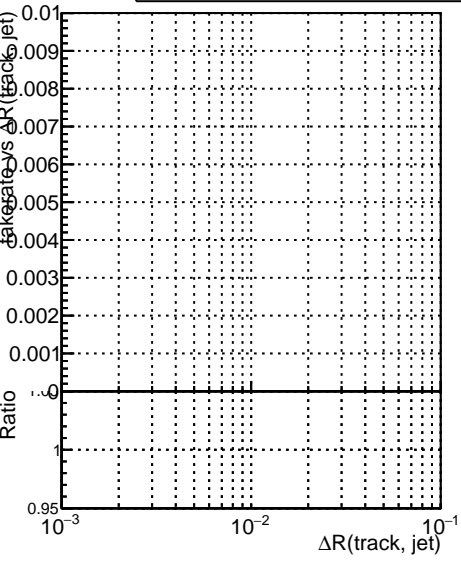

Fake rate vs dr**Duplicates Rate vs dr****Pileup rate vs dr**

■ SoftQCD_default
● SoftQCD_ckfPixelLessStep

Fake rate vs ΔR(track, jet)**Duplicates Rate vs ΔR(track, jet)****Pileup rate vs ΔR(track, jet)****Fake rate vs pu****Duplicates Rate vs pu****Pileup rate vs pu**