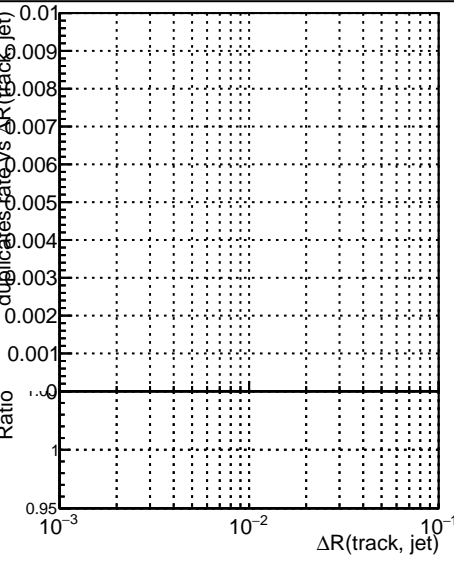

Fake rate vs dr**Duplicates Rate vs dr****Pileup rate vs dr**

■ SoftQCD_default
● SoftQCD_ckfPixelLessStep

Fake rate vs ΔR(track, jet)**Duplicates Rate vs ΔR(track, jet)****Pileup rate vs ΔR(track, jet)****Fake rate vs pu****Duplicates Rate vs pu****Pileup rate vs pu**