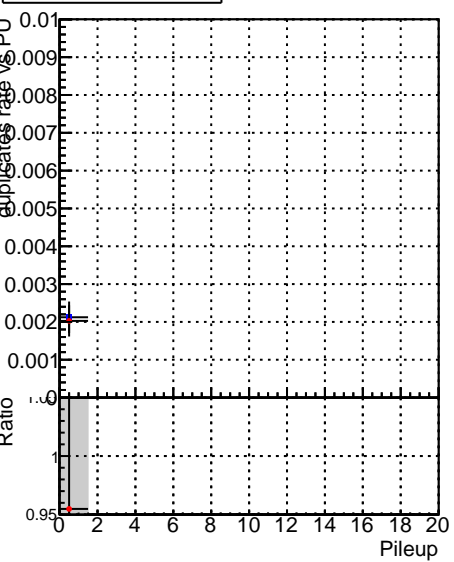

Fake rate vs dr**Duplicates Rate vs dr****Pileup rate vs dr**

■ SoftQCD_default
● SoftQCD_ckfPixelLessStep

Fake rate vs ΔR(track, jet)**Duplicates Rate vs ΔR(track, jet)****Pileup rate vs ΔR(track, jet)****Fake rate vs pu****Duplicates Rate vs pu****Pileup rate vs pu**