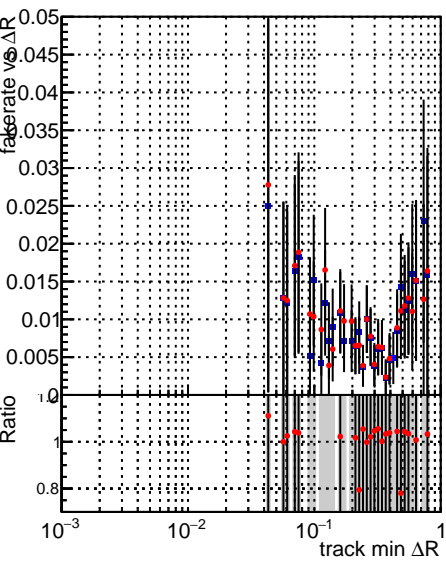

Fake rate vs dr**Duplicates Rate vs dr****Pileup rate vs dr**

■ SoftQCD_default
● SoftQCD_ckfPixelLessStep

Fake rate vs ΔR(track, jet)**Duplicates Rate vs ΔR(track, jet)****Pileup rate vs ΔR(track, jet)****Fake rate vs pu****Duplicates Rate vs pu****Pileup rate vs pu**