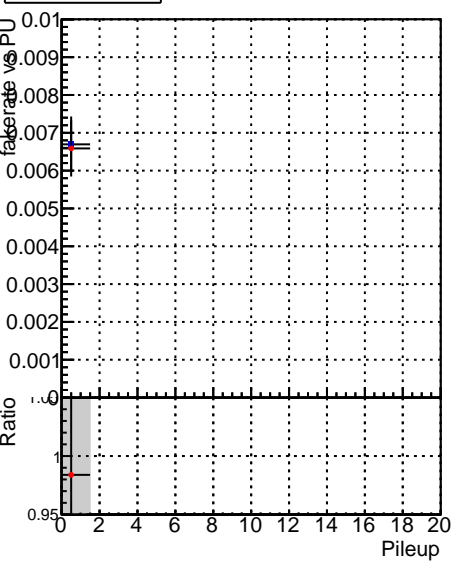

Fake rate vs dr**Duplicates Rate vs dr****Pileup rate vs dr**

■ SoftQCD_default
● SoftQCD_ckfPixelLessStep

Fake rate vs ΔR(track, jet)**Duplicates Rate vs ΔR(track, jet)****Pileup rate vs ΔR(track, jet)****Fake rate vs pu****Duplicates Rate vs pu****Pileup rate vs pu**