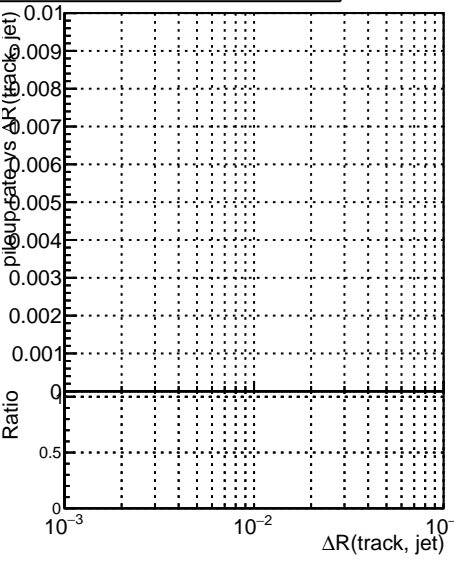

Fake rate vs dr**Duplicates Rate vs dr****Pileup rate vs dr**

■ SoftQCD_default
● SoftQCD_ckfPixelLessStep

Fake rate vs ΔR(track, jet)**Duplicates Rate vs ΔR(track, jet)****Pileup rate vs ΔR(track, jet)****Fake rate vs pu****Duplicates Rate vs pu****Pileup rate vs pu**