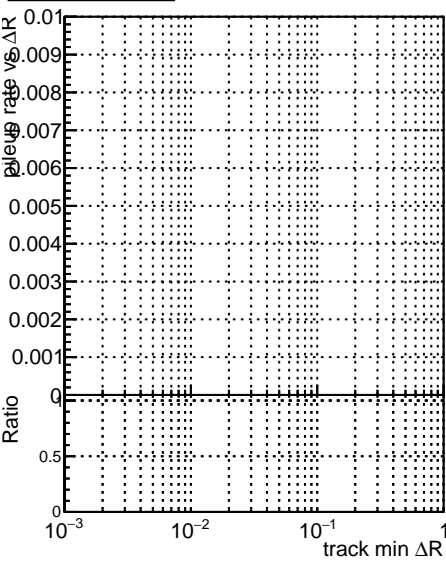

Fake rate vs dr**Duplicates Rate vs dr****Pileup rate vs dr**

■ SoftQCD_default
● SoftQCD_ckfPixelLessStep

Fake rate vs ΔR(track, jet)**Duplicates Rate vs ΔR(track, jet)****Pileup rate vs ΔR(track, jet)****Fake rate vs pu****Duplicates Rate vs pu****Pileup rate vs pu**