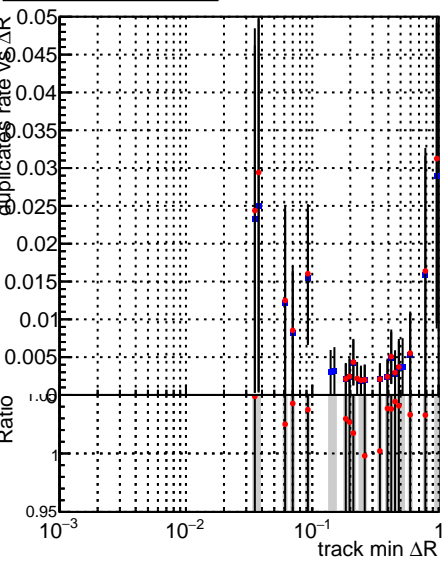

Fake rate vs dr**Duplicates Rate vs dr****Pileup rate vs dr**

■ SoftQCD_default
● SoftQCD_ckfPixelLessStep

Fake rate vs ΔR(track, jet)**Duplicates Rate vs ΔR(track, jet)****Pileup rate vs ΔR(track, jet)****Fake rate vs pu****Duplicates Rate vs pu****Pileup rate vs pu**