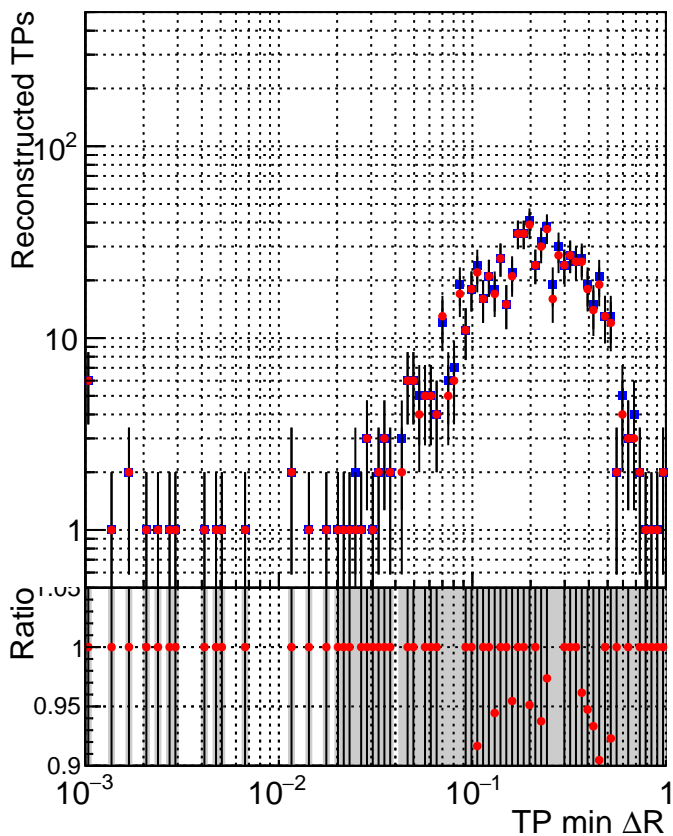

N of simulated tracks vs dR

N of associated tracks (simToReco) vs dR

N of simulated trac

- SoftQCD\_default
- SoftQCD\_ckfPixelLessStep