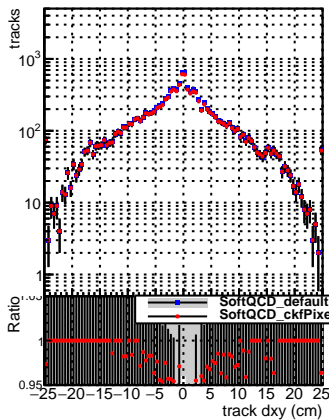

N of reco track vs dxy

N of associated (recoToSim) tracks vs dxy

fake tracks

N of associated (recoToSim) looper tracks vs dxy

N of reco track vs dz

N of associated (recoToSim) tracks vs dz

fake tracks

N of associated (recoToSim) looper tracks vs dz