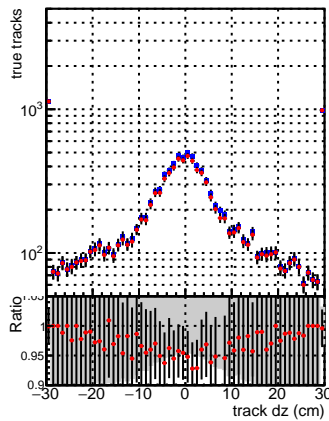

N of reco track vs dxy

N of associated (recoToSim) tracks vs dxy

fake tracks

N of associated (recoToSim) looper tracks vs dxy

N of reco track vs dz

N of associated (recoToSim) tracks vs dz

fake tracks

N of associated (recoToSim) looper tracks vs dz