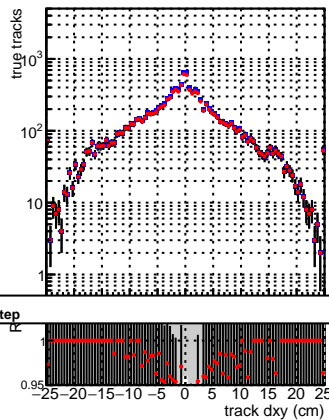

N of reco track vs dxy

N of associated (recoToSim) tracks vs dxy

fake tracks

N of associated (recoToSim) looper tracks vs dxy

N of reco track vs dz

N of associated (recoToSim) tracks vs dz

fake tracks

N of associated (recoToSim) looper tracks vs dz