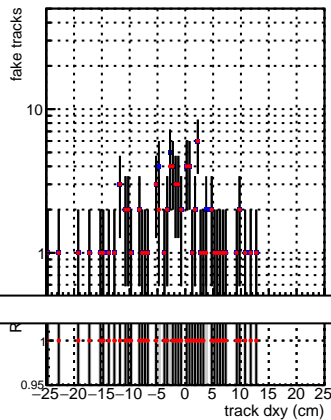

N of reco track vs dxy

N of associated (recoToSim) tracks vs dxy

fake tracks

N of associated (recoToSim) looper tracks vs dxy

N of reco track vs dz

N of associated (recoToSim) tracks vs dz

fake tracks

N of associated (recoToSim) looper tracks vs dz