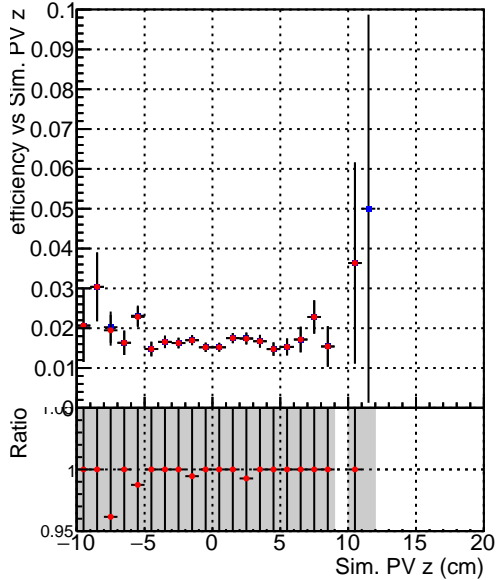

Efficiency vs vertpos**fake+duplicates vs vert r**
Efficiency vs vert z
 — SoftQCD_default (blue squares)
 — SoftQCD_ckfPixelLessStep (red circles)
**Efficiency vs. sim PV z****fake+duplicates vs Sim. PV z**