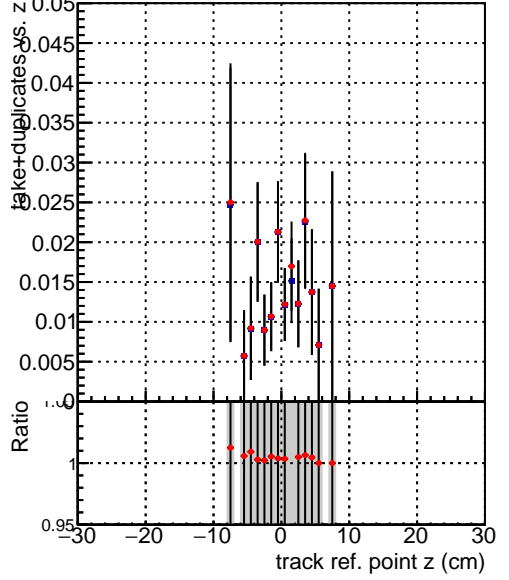

Efficiency vs vertpos**fake+duplicates vs vert r**
Efficiency vs vert z
 — SoftQCD_default (blue squares)
 — SoftQCD_ckfPixelLessStep (red circles)
**Efficiency vs. sim PV z****fake+duplicates vs Sim. PV z**