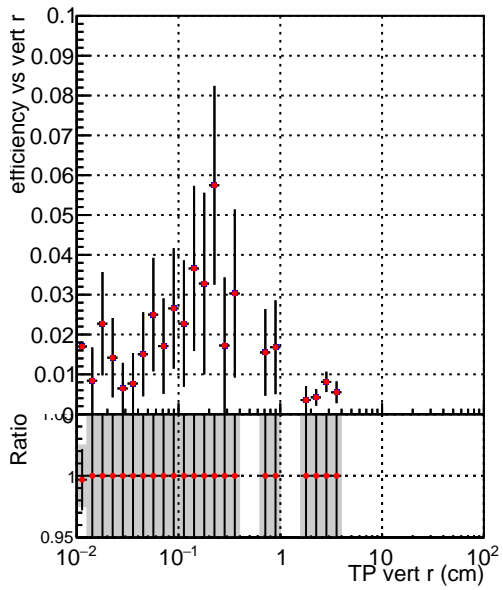

Efficiency vs vertpos**fake+duplicates vs vert r**
Efficiency vs vert z
 — SoftQCD_default (blue squares)
 — SoftQCD_ckfPixelLessStep (red circles)
**Efficiency vs. sim PV z****fake+duplicates vs Sim. PV z**