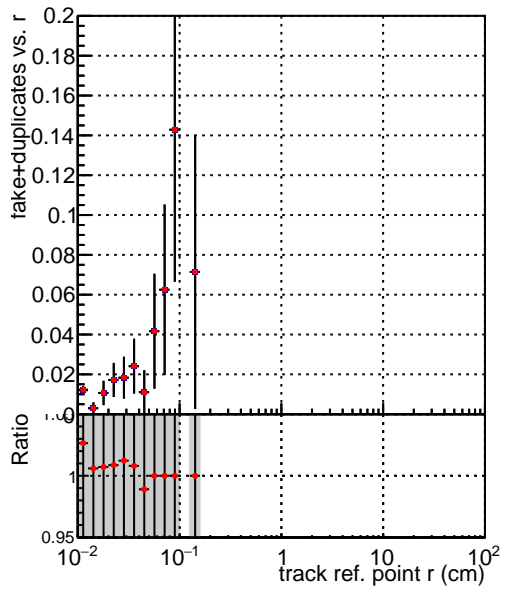

Efficiency vs vertpos**fake+duplicates vs vert r**
Efficiency vs vert z
 — SoftQCD_default (blue squares)
 — SoftQCD_ckfPixelLessStep (red circles)
**Efficiency vs. sim PV z****fake+duplicates vs Sim. PV z**