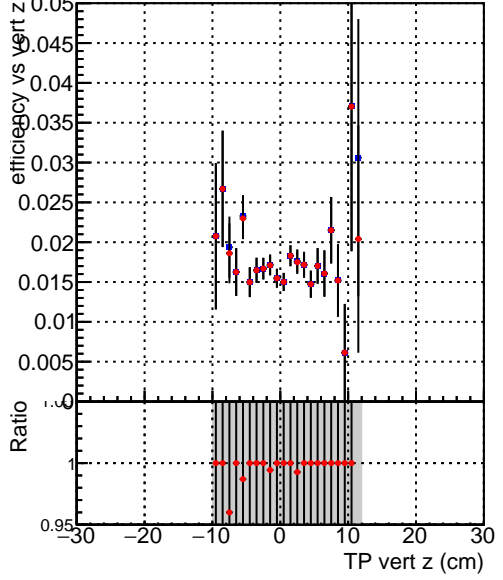

Efficiency vs vertpos**fake+duplicates vs vert r**
Efficiency vs vert z
 — SoftQCD_default (blue squares)
 — SoftQCD_ckfPixelLessStep (red circles)
**Efficiency vs. sim PV z****fake+duplicates vs Sim. PV z**