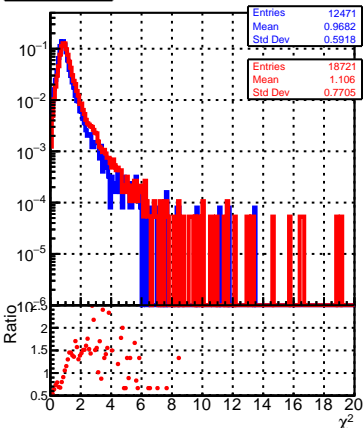

normalized χ^2 normalized χ^2 probability

— SoftQCD_default
— SoftQCD_ckfPixelLessStep