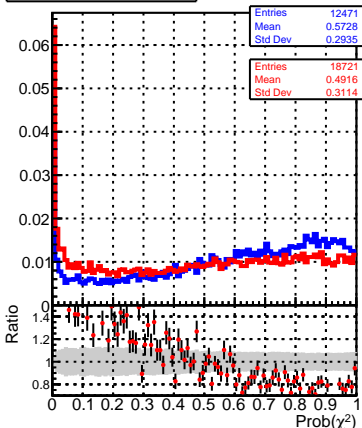

normalized χ^2 normalized χ^2 probability

— SoftQCD_default
— SoftQCD_ckfPixelLessStep