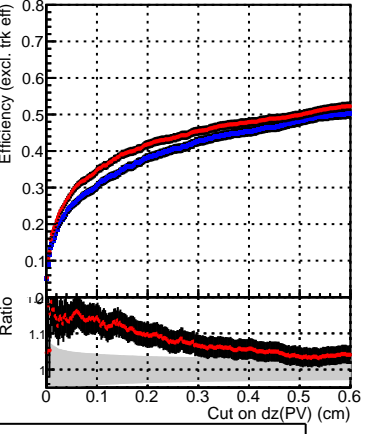

Efficiency vs. dz (PV)

Efficiency (tracking eff factorized out) vs. dz (PV)

SoftQCD_default
SoftQCD_ckfPixelLessStep

Fake rate