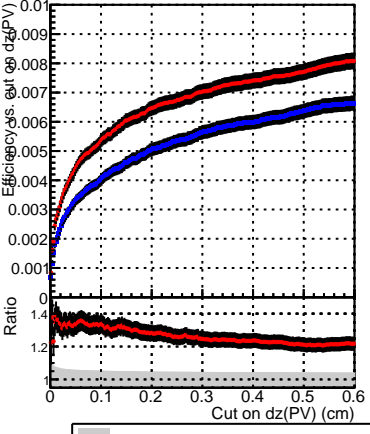

Efficiency vs. dz (PV)

Efficiency (tracking eff factorized out) vs. dz (PV)

SoftQCD_default
SoftQCD_ckfPixelLessStep

Fake rate