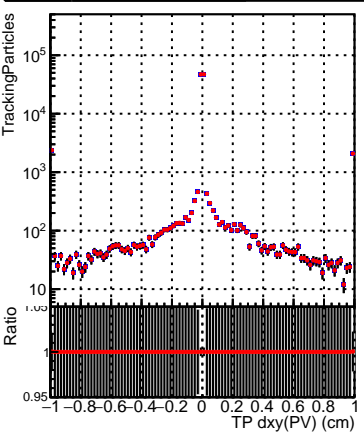

N of simulated tracks vs dxy(PV)

N of associated tracks (simToReco) vs dxy(PV)

N of sim

N of associated tracks (simToReco) vs dz(PV)

N of simulated tracks vs dz(PV)

N of associated tracks (simToReco) vs dz(PV)

N of simulated tracks vs dz(PV)

N of associated tracks (simToReco) vs dz(PV)

—●— SoftQCD_default
—■— SoftQCD_ckfPixelLessStep