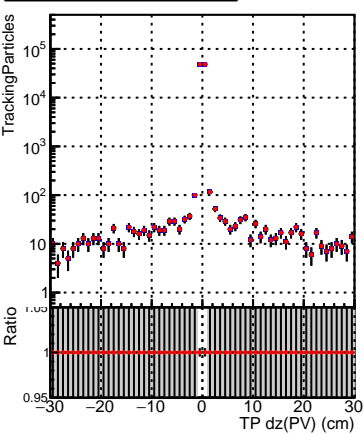

N of simulated tracks vs dxy(PV)

N of associated tracks (simToReco) vs dxy(PV)

N of sim

N of associated tracks (simToReco) vs dz(PV)

N of simulated tracks vs dz(PV)

N of associated tracks (simToReco) vs dz(PV)

N of simulated tracks vs dz(PV)

N of associated tracks (simToReco) vs dz(PV)

—●— SoftQCD_default
—■— SoftQCD_ckfPixelLessStep