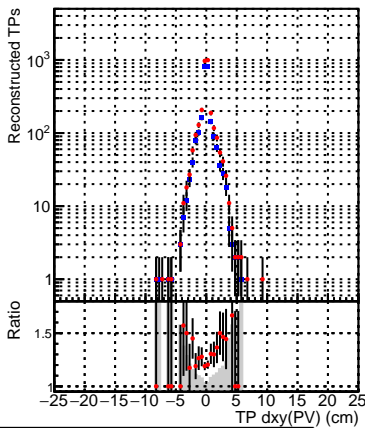

N of simulated tracks vs dxy(PV)

N of associated tracks (simToReco) vs dxy(PV)

N of sim

N of associated tracks (simToReco) vs dz(PV)

N of simulated tracks vs dz(PV)

N of associated tracks (simToReco) vs dz(PV)

N of simulated tracks vs dz(PV)

N of associated tracks (simToReco) vs dz(PV)

—●— SoftQCD_default
—■— SoftQCD_ckfPixelLessStep