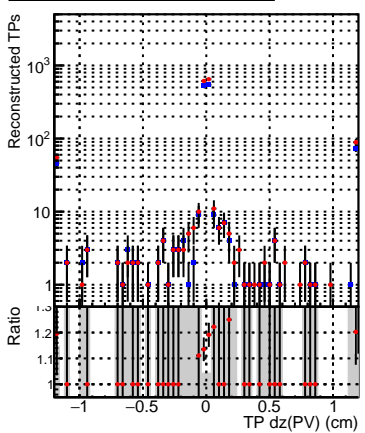

N of simulated tracks vs dxy(PV)

N of associated tracks (simToReco) vs dxy(PV)

N of sim

N of associated tracks (simToReco) vs dz(PV)

N of simulated tracks vs dz(PV)

N of associated tracks (simToReco) vs dz(PV)

N of simulated tracks vs dz(PV)

N of associated tracks (simToReco) vs dz(PV)

—●— SoftQCD_default
—■— SoftQCD_ckfPixelLessStep