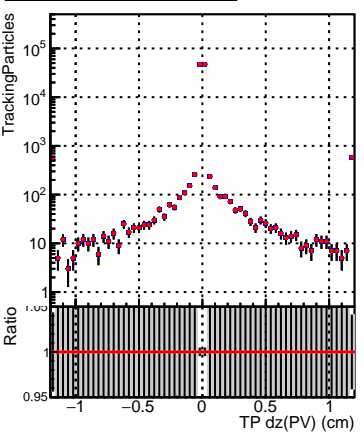

N of simulated tracks vs dxy(PV)

N of associated tracks (simToReco) vs dxy(PV)

N of sim

N of associated tracks (simToReco) vs dz(PV)

N of simulated tracks vs dz(PV)

N of associated tracks (simToReco) vs dz(PV)

N of simulated tracks vs dz(PV)

N of associated tracks (simToReco) vs dz(PV)

—●— SoftQCD_default
—■— SoftQCD_ckfPixelLessStep