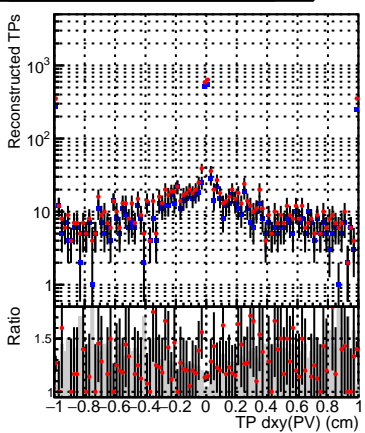

N of simulated tracks vs dxy(PV)

N of associated tracks (simToReco) vs dxy(PV)

N of sim

N of associated tracks (simToReco) vs dz(PV)

N of simulated tracks vs dz(PV)

N of associated tracks (simToReco) vs dz(PV)

N of simulated tracks vs dz(PV)

N of associated tracks (simToReco) vs dz(PV)

—●— SoftQCD_default
—■— SoftQCD_ckfPixelLessStep