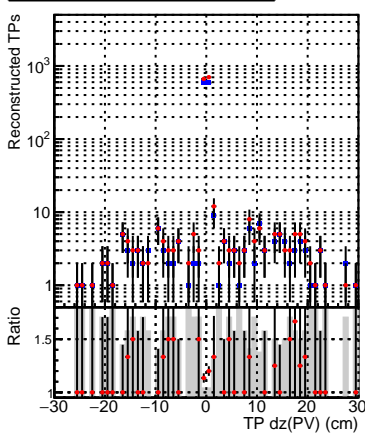

N of simulated tracks vs dxy(PV)

N of associated tracks (simToReco) vs dxy(PV)

N of sim

N of associated tracks (simToReco) vs dz(PV)

N of simulated tracks vs dz(PV)

N of associated tracks (simToReco) vs dz(PV)

N of simulated tracks vs dz(PV)

N of associated tracks (simToReco) vs dz(PV)

—●— SoftQCD_default
—■— SoftQCD_ckfPixelLessStep