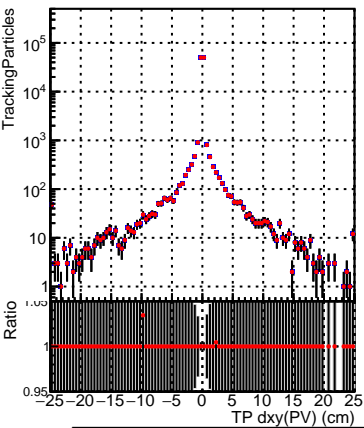

N of simulated tracks vs dxy(PV)

N of associated tracks (simToReco) vs dxy(PV)

N of sim

N of associated tracks (simToReco) vs dz(PV)

N of simulated tracks vs dz(PV)

N of associated tracks (simToReco) vs dz(PV)

N of simulated tracks vs dz(PV)

N of associated tracks (simToReco) vs dz(PV)

—●— SoftQCD_default
—■— SoftQCD_ckfPixelLessStep