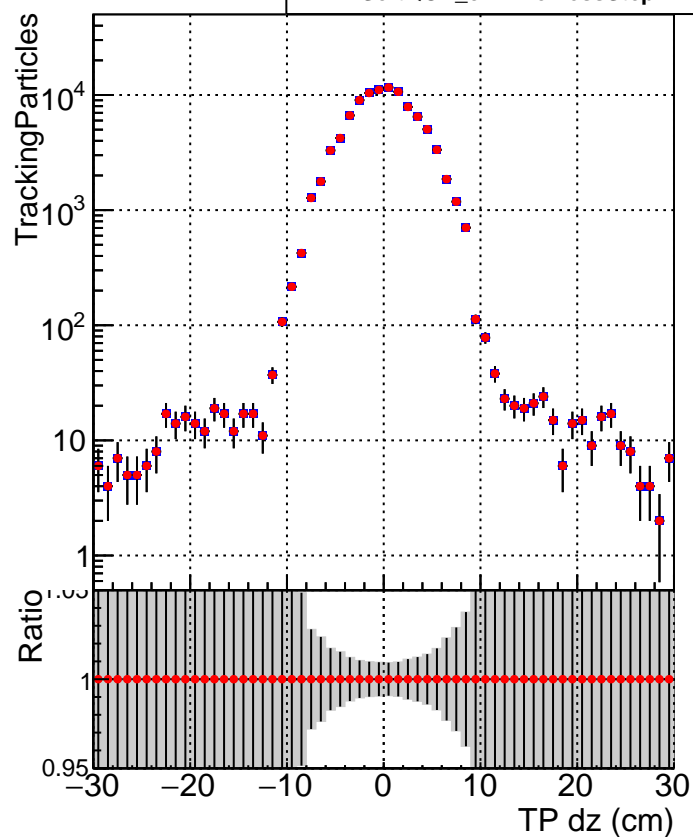

N of simulated tracks vs dxy**N of associated tracks (simToReco) vs dxy****N of simulated track**

■ SoftQCD_default
■ SoftQCD_ckfPixelLessStep