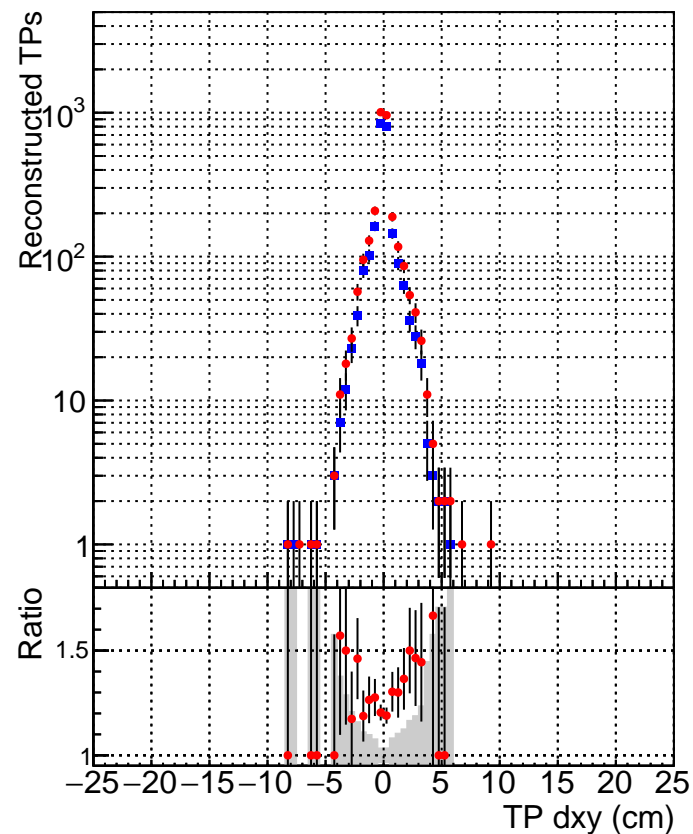

N of simulated tracks vs dxy**N of associated tracks (simToReco) vs dxy****N of simulated track**

■ SoftQCD_default
■ SoftQCD_ckfPixelLessStep