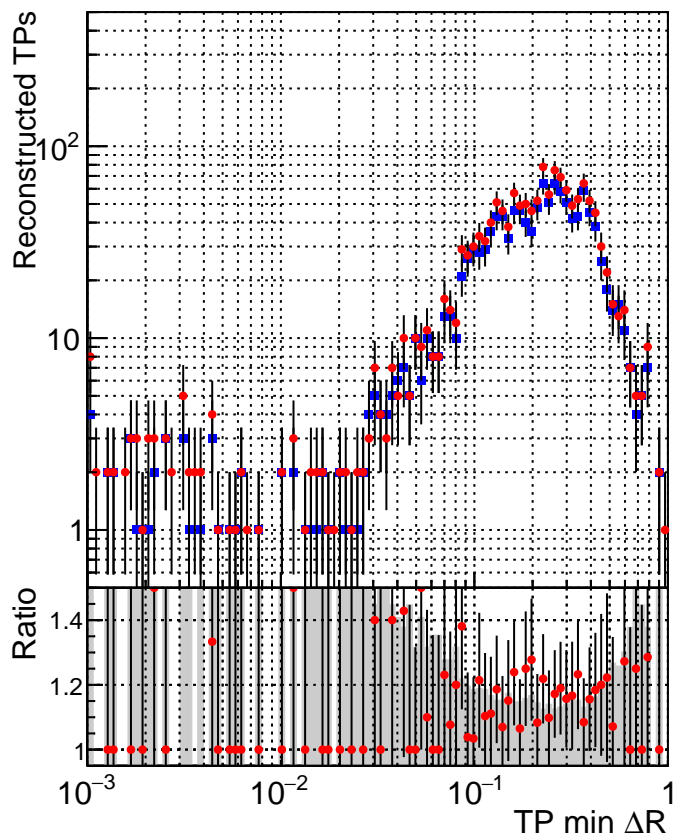

N of simulated tracks vs dR

N of associated tracks (simToReco) vs dR

N of simulated tracks

- SoftQCD_default
- SoftQCD_ckfPixelLessStep