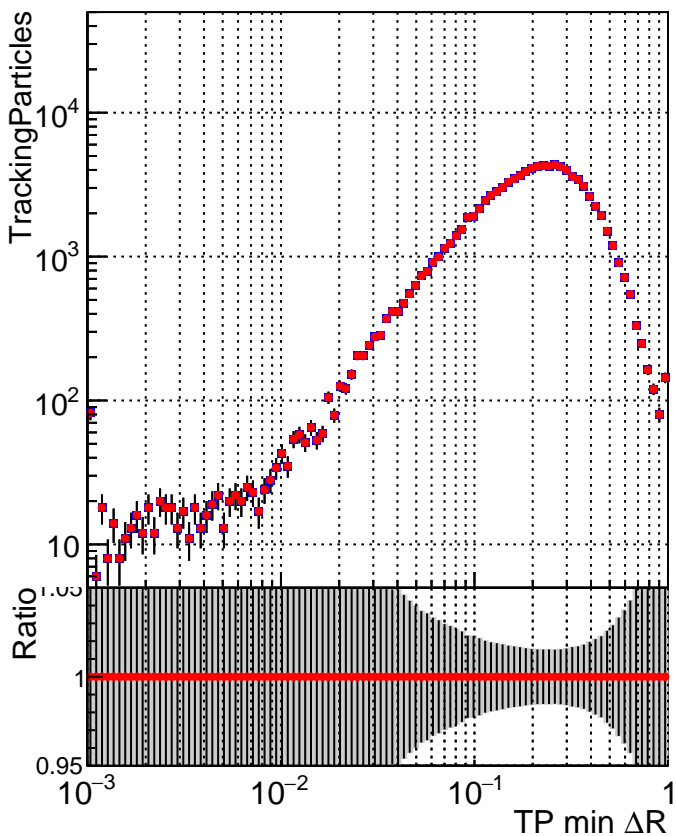

N of simulated tracks vs dR

N of associated tracks (simToReco) vs dR

N of simulated tracks

- SoftQCD_default
- SoftQCD_ckfPixelLessStep