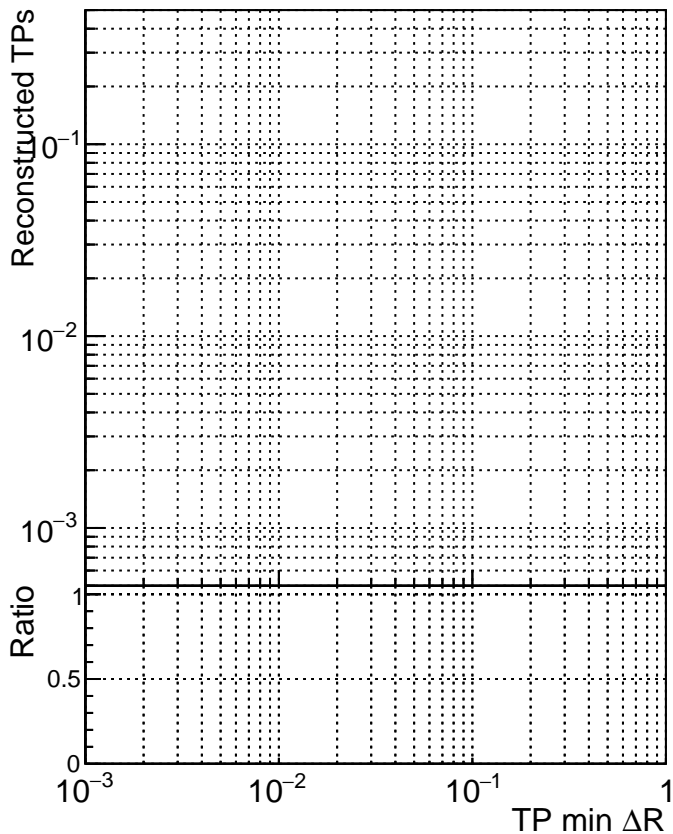

N of simulated tracks vs dR

N of associated tracks (simToReco) vs dR

N of simulated trac

- SoftQCD_default
- SoftQCD_ckfPixelLessStep