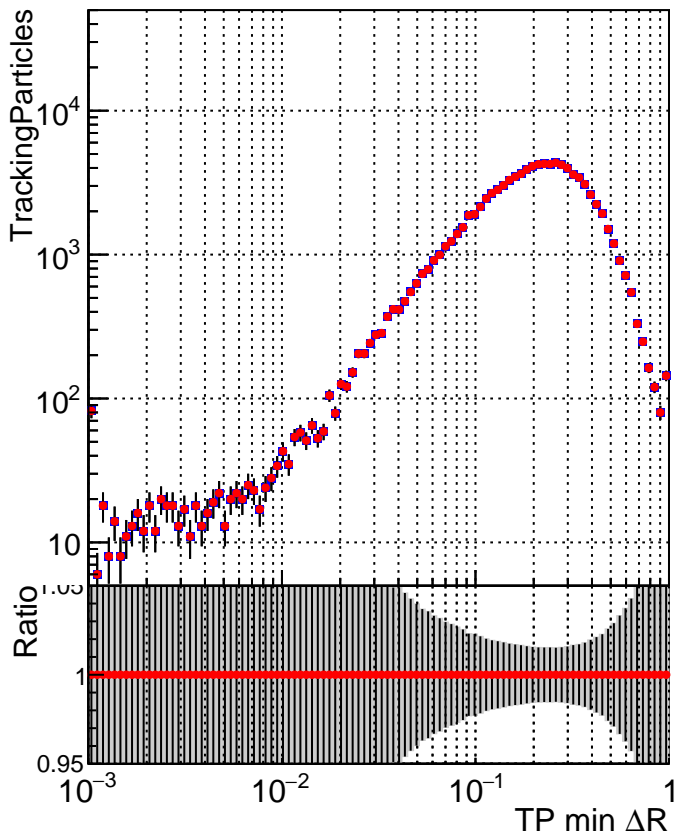

N of simulated tracks vs dR

N of associated tracks (simToReco) vs dR

N of simulated trac

- SoftQCD_default
- SoftQCD_ckfPixelLessStep