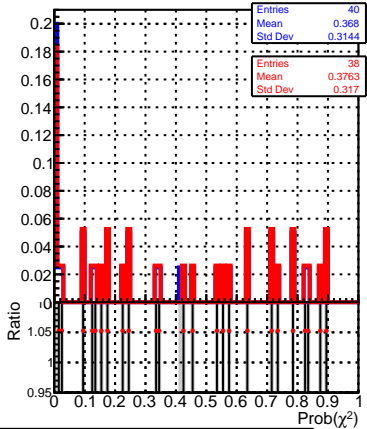

normalized χ^2 normalized χ^2 probability

SoftQCD_default
SoftQCD_ckfPixelLessStep