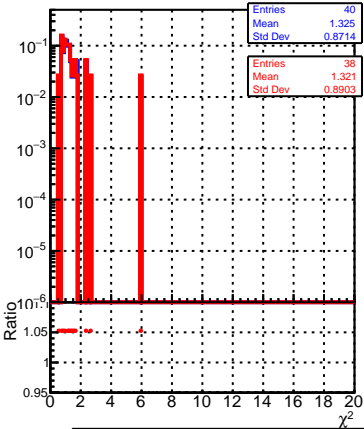

normalized χ^2 normalized χ^2 probability

SoftQCD_default
SoftQCD_ckfPixelLessStep