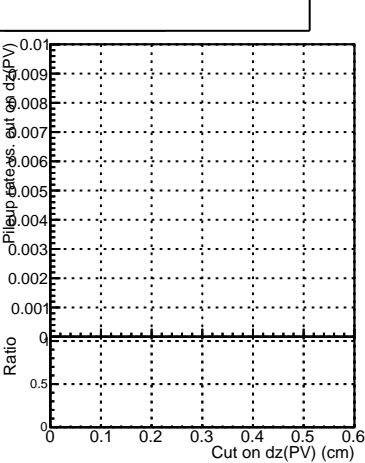

Efficiency vs. dz (PV)

Efficiency (tracking eff factorized out) vs. dz (PV)

Fake rate

■ SoftQCD_default
■ SoftQCD_ckfPixelLessStep