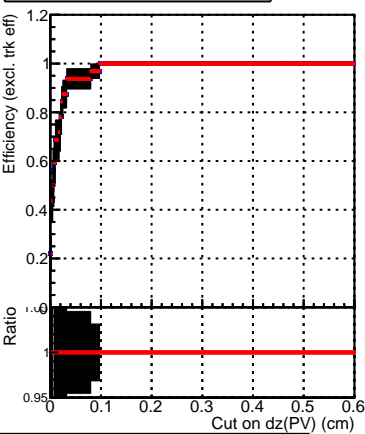

Efficiency vs. dz (PV)

Efficiency (tracking eff factorized out) vs. dz (PV)

Fake rate

■ SoftQCD_default
■ SoftQCD_ckfPixelLessStep