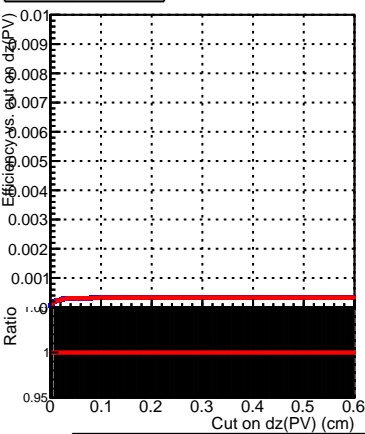

Efficiency vs. dz (PV)

Efficiency (tracking eff factorized out) vs. dz (PV)

Fake rate

■ SoftQCD_default
■ SoftQCD_ckfPixelLessStep