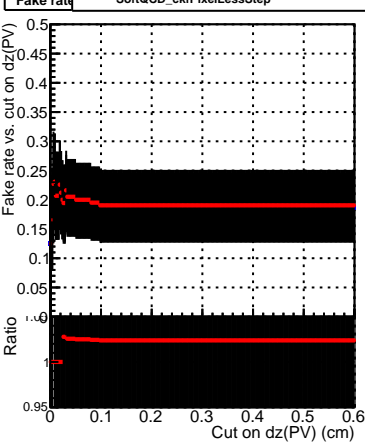

Efficiency vs. dz (PV)

Efficiency (tracking eff factorized out) vs. dz (PV)

Fake rate

■ SoftQCD_default
■ SoftQCD_ckfPixelLessStep